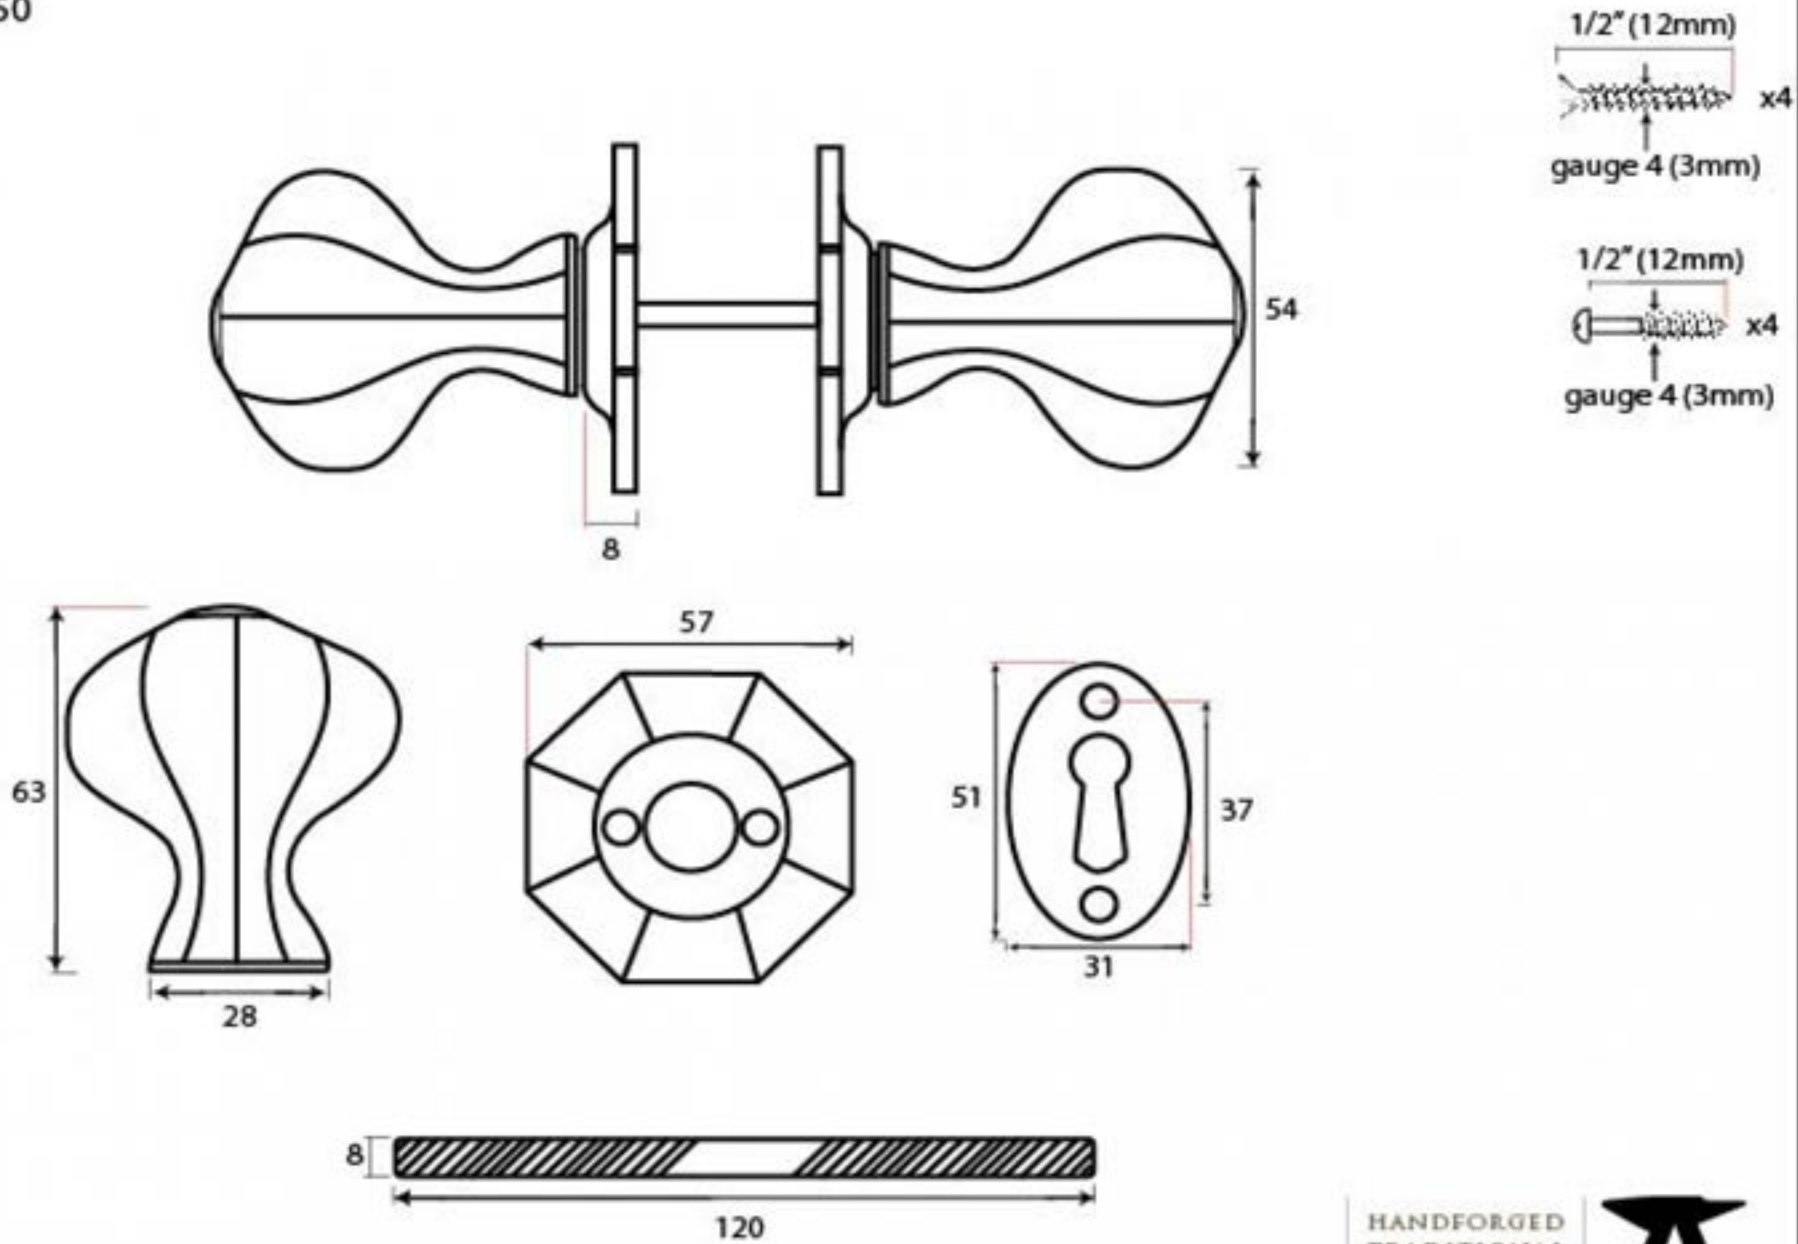

PRODUCT CODE 33250

Due to the hand crafted nature of our products all measurements are approximate and should be used as a guide only

HANDFORGED  
TRADITIONAL  
IRONMONGERY