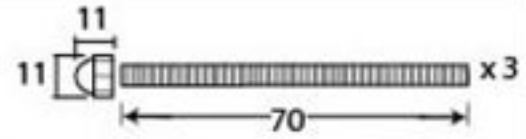

PRODUCT CODE 33610M

HANDFORGED
TRADITIONAL
IRONMONGERY

Due to the hand crafted nature of our products all measurements are approximate and should be used as a guide only