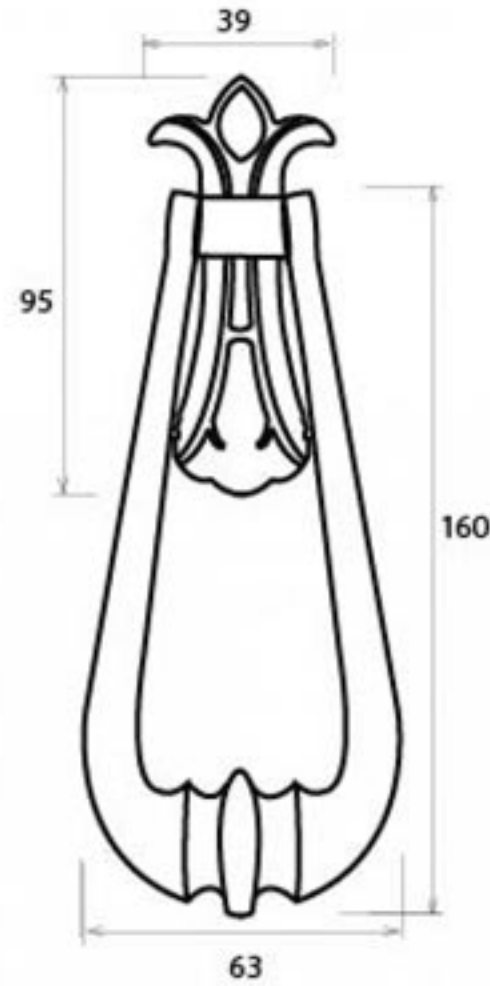

PRODUCT CODE 33610M

HANDFORGED
TRADITIONAL
IRONMONGERY

Due to the hand crafted nature of our products all measurements are approximate and should be used as a guide only