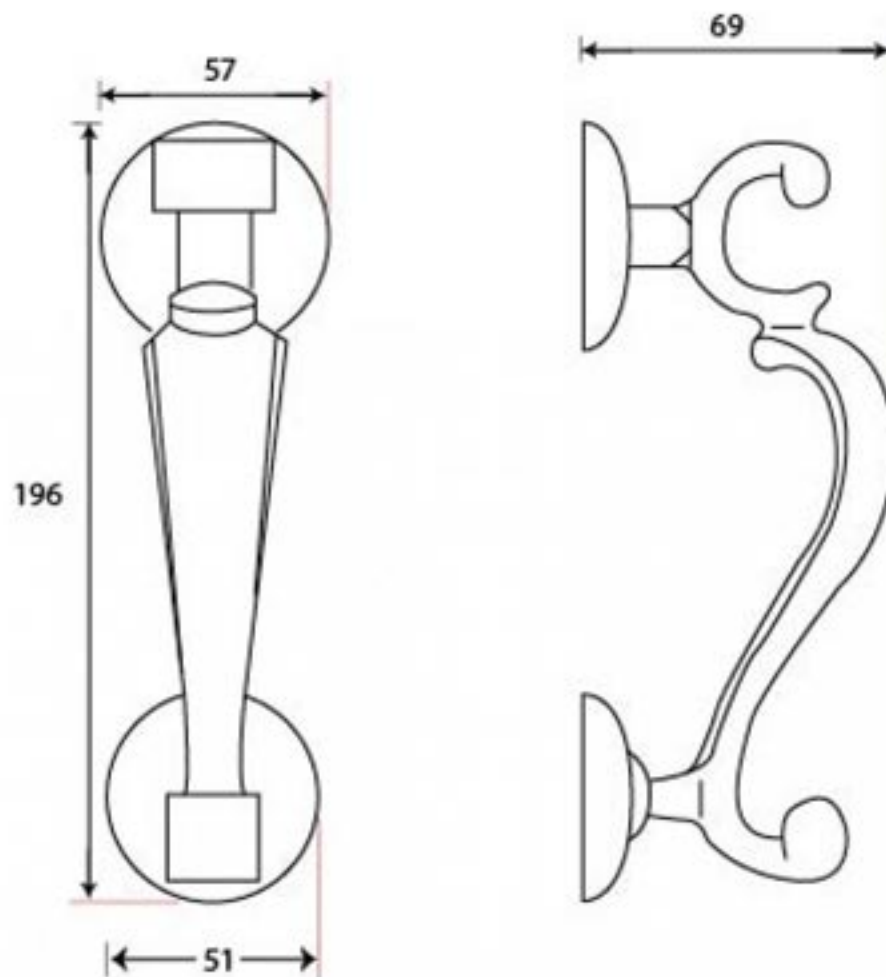

PRODUCT CODE 90251

HANDFORGED  
TRADITIONAL  
IRONMONGERY

Due to the hand crafted nature of our products all measurements are approximate and should be used as a guide only