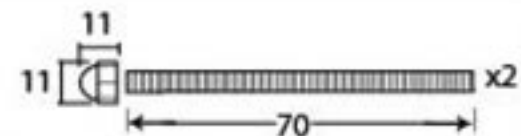

PRODUCT CODE 90251

HANDFORGED  
TRADITIONAL  
IRONMONGERY

Due to the hand crafted nature of our products all measurements are approximate and should be used as a guide only