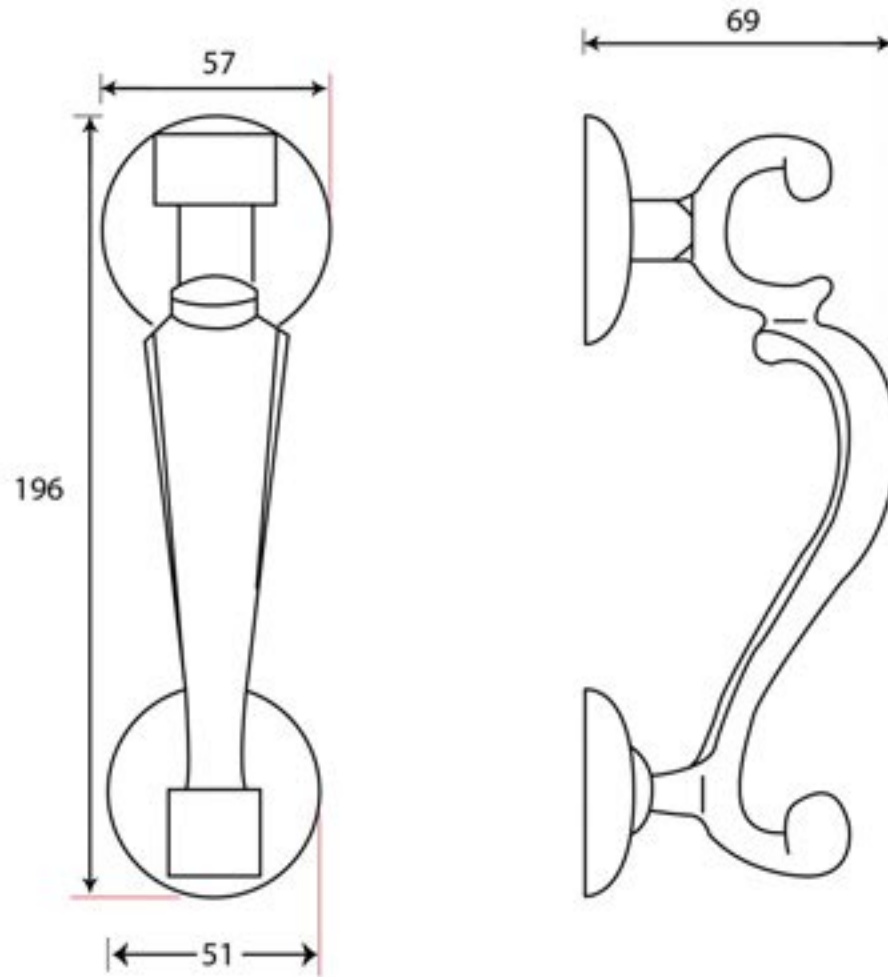

PRODUCT CODE 90019

HANDFORGED
TRADITIONAL
IRONMONGERY

Due to the hand crafted nature of our products all measurements are approximate and should be used as a guide only