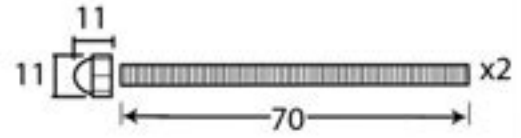

PRODUCT CODE 90019

HANDFORGED
TRADITIONAL
IRONMONGERY

Due to the hand crafted nature of our products all measurements are approximate and should be used as a guide only