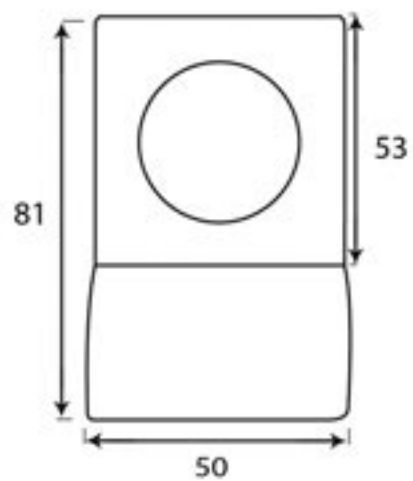

PRODUCT CODE 73394/1

HANDFORGED
TRADITIONAL
IRONMONGERY

Due to the hand crafted nature of our products all measurements are approximate and should be used as a guide only