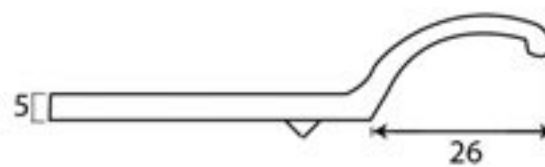

PRODUCT CODE 73394/1

HANDFORGED
TRADITIONAL
IRONMONGERY

Due to the hand crafted nature of our products all measurements are approximate and should be used as a guide only