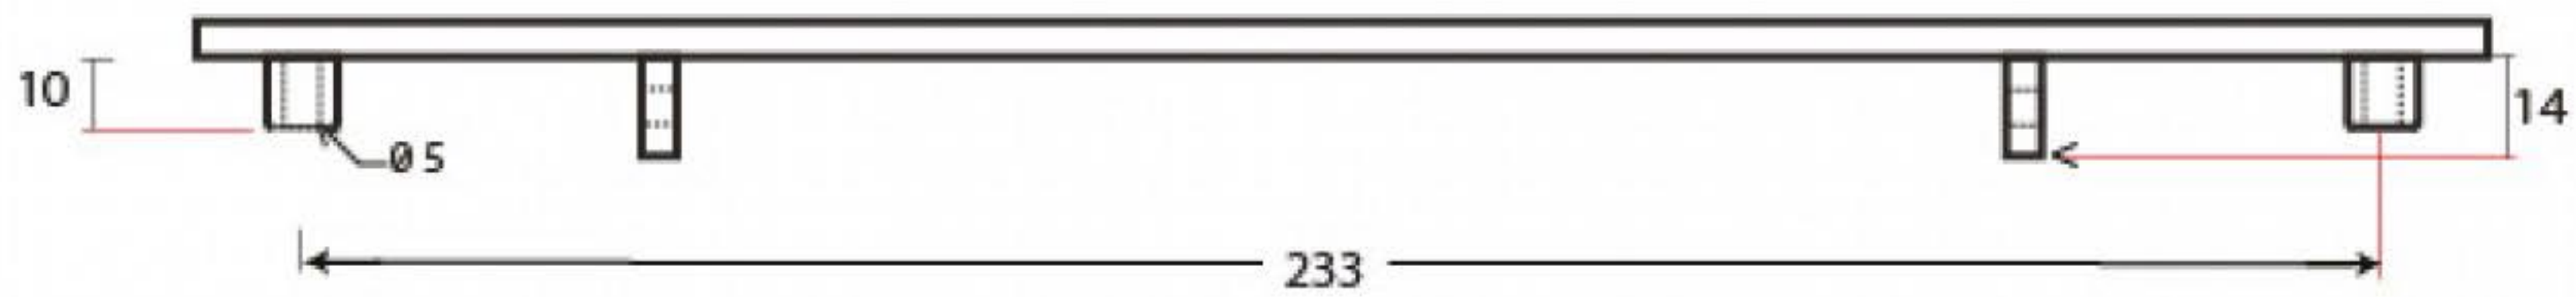

SMALL PERIOD LETTERPLATE

handforged
traditional
ironmongery

Due to the hand crafted nature of our products all measurements are approximate and should be used as a guide only