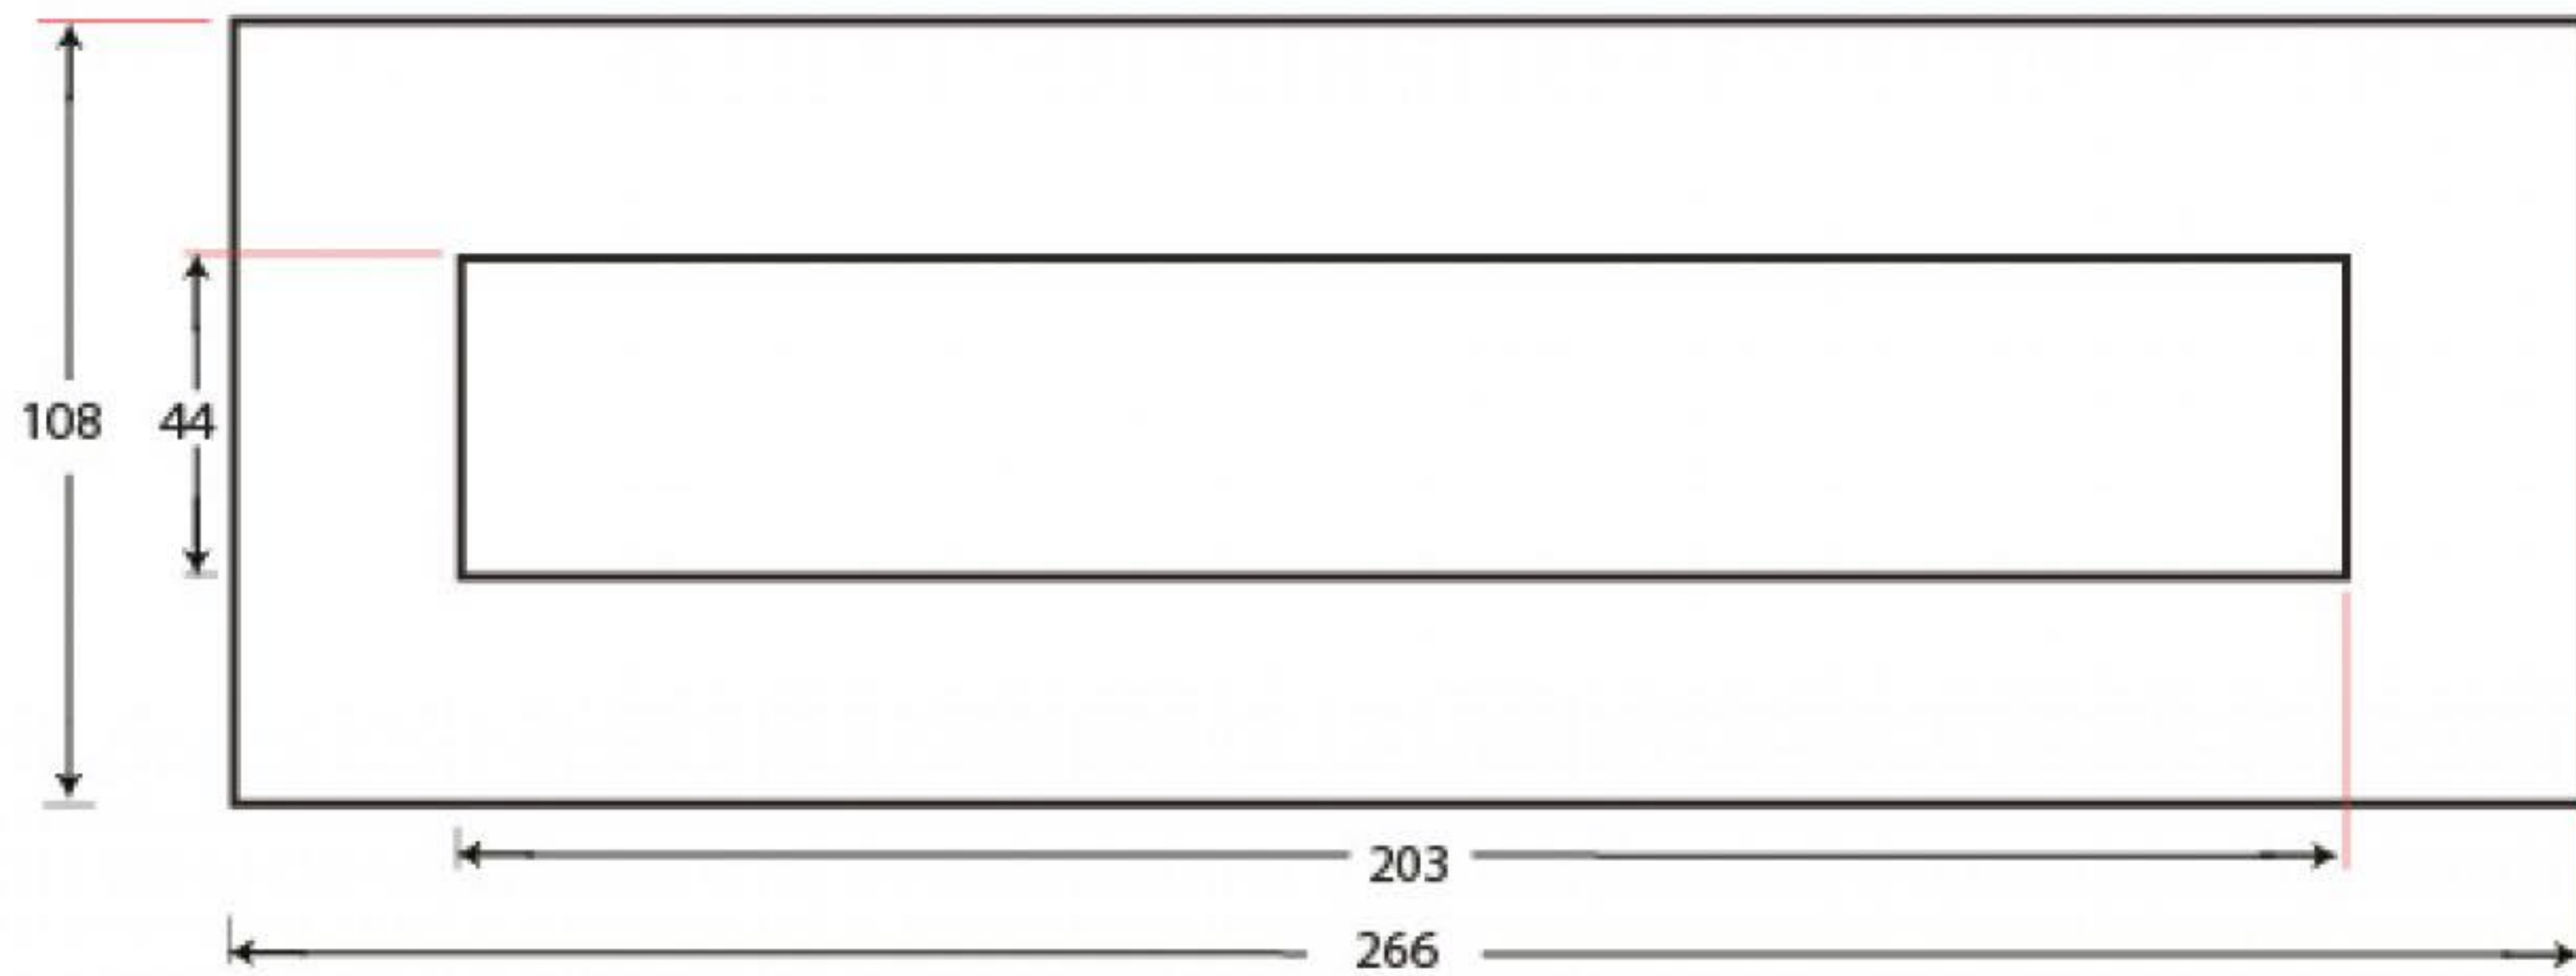

SMALL PERIOD LETTERPLATE

handforged
traditional
ironmongery

Due to the hand crafted nature of our products all measurements are approximate and should be used as a guide only