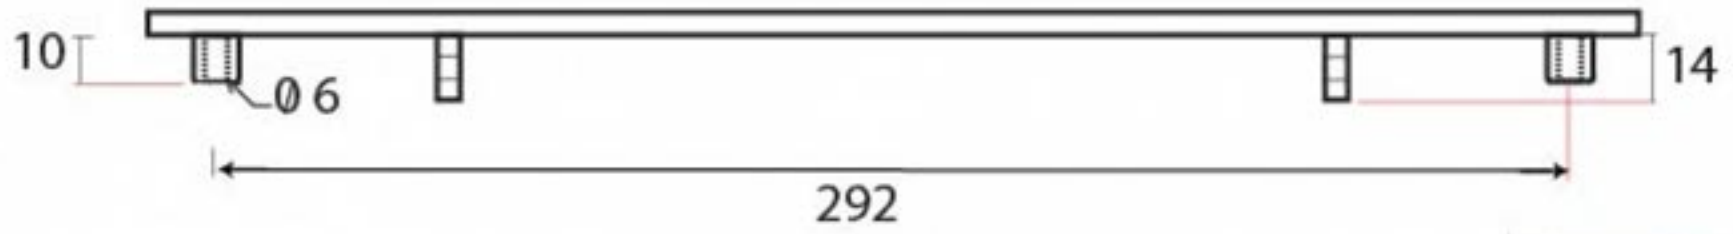

# LARGE BLACKSMITH LETTERPLATE

HANDFORGED  
TRADITIONAL  
IRONMONGERY

Due to the hand crafted nature of our products all measurements are approximate and should be used as a guide only