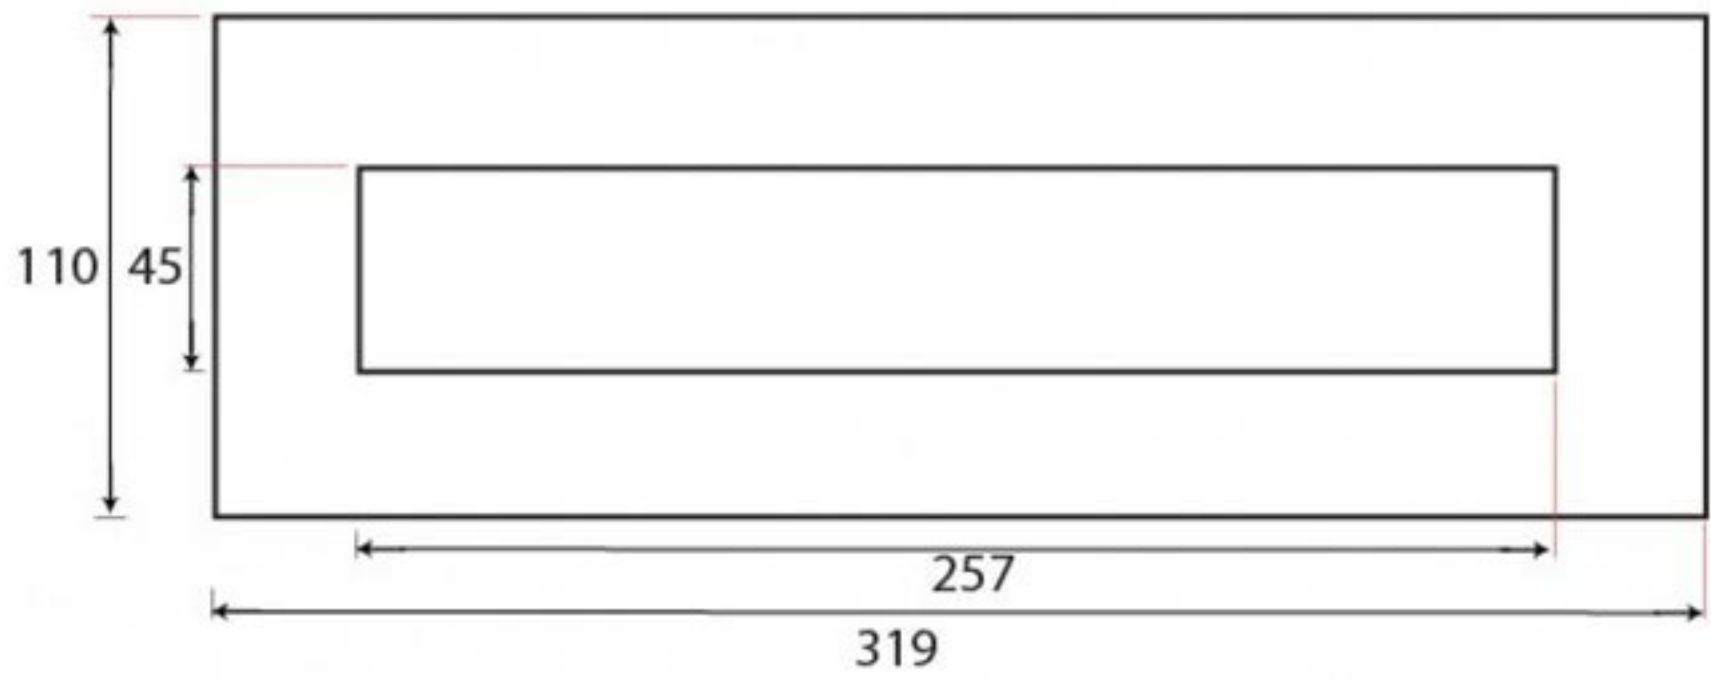

# LARGE BLACKSMITH LETTERPLATE

HANDFORGED  
TRADITIONAL  
IRONMONGERY

Due to the hand crafted nature of our products all measurements are approximate and should be used as a guide only