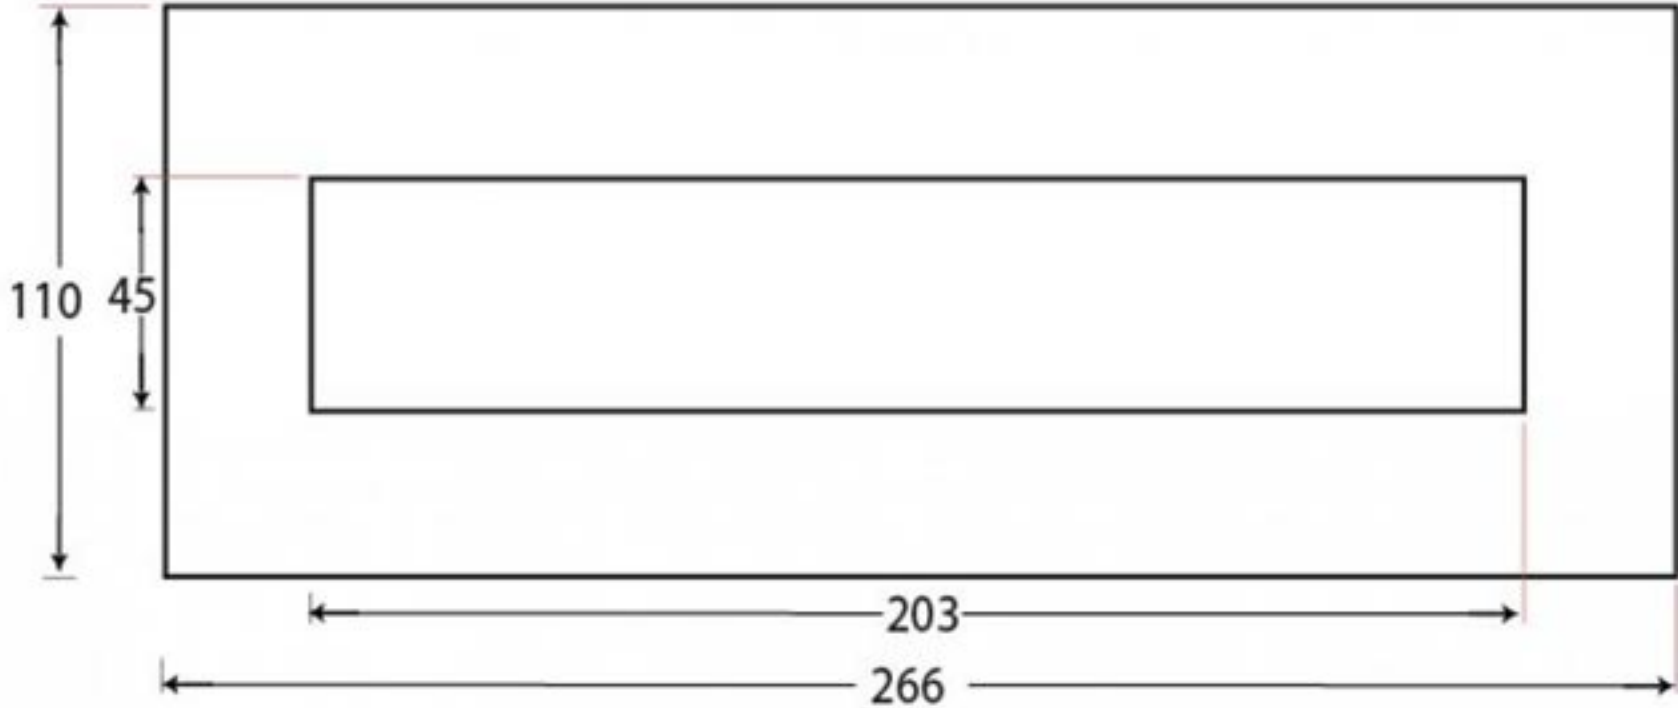

# SMALL BLACKSMITH LETTERPLATE

HANDFORGED  
TRADITIONAL  
IRONMONGERY

Due to the hand crafted nature of our products all measurements are approximate and should be used as a guide only