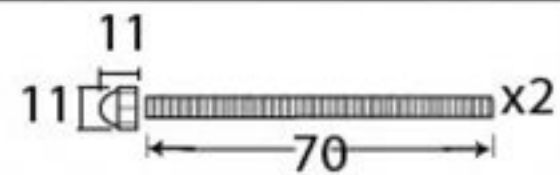

# SMALL BLACKSMITH LETTERPLATE

HANDFORGED  
TRADITIONAL  
IRONMONGERY

Due to the hand crafted nature of our products all measurements are approximate and should be used as a guide only