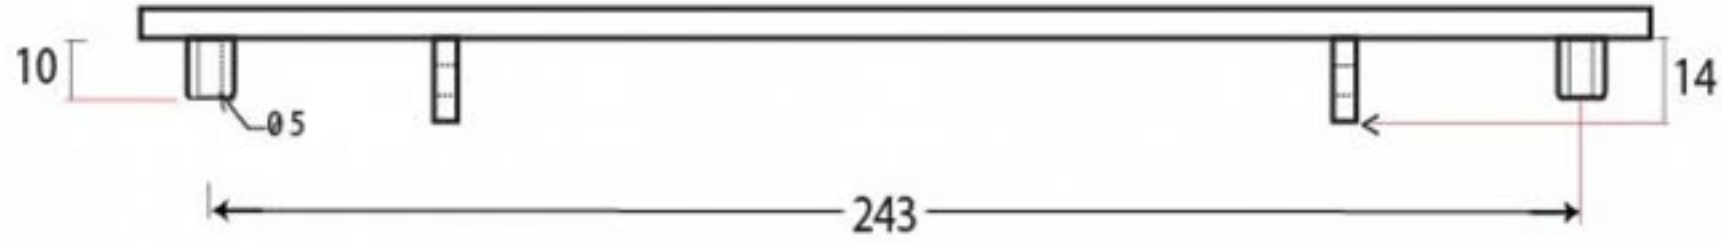

# SMALL BLACKSMITH LETTERPLATE

HANDFORGED  
TRADITIONAL  
IRONMONGERY

Due to the hand crafted nature of our products all measurements are approximate and should be used as a guide only