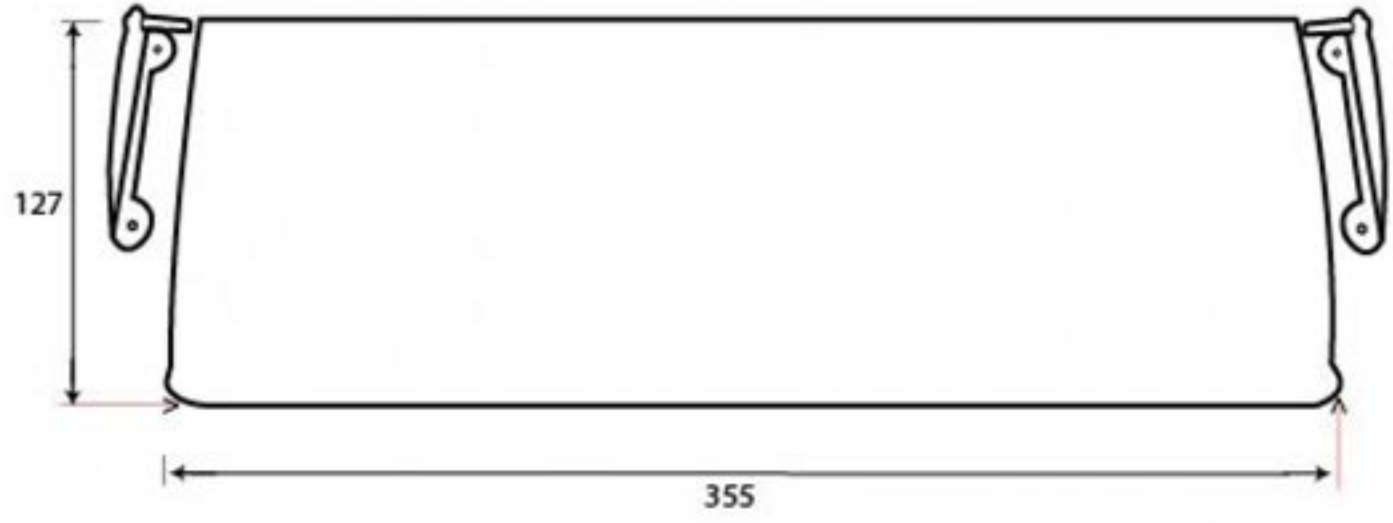

LARGE PERIOD LETTERPLATE COVER (LETTER TIDY)

1/2" (13mm)
x4
gauge 4 (3mm)

HANDFORGED
TRADITIONAL
IRONMONGERY

Due to the hand crafted nature of our products all measurements are approximate and should be used as a guide only