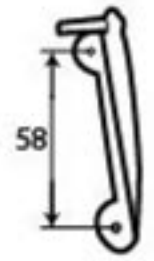

LARGE PERIOD LETTERPLATE COVER (LETTER TIDY)

1/2" (13mm)
x4
gauge 4 (3mm)

HANDFORGED
TRADITIONAL
IRONMONGERY

Due to the hand crafted nature of our products all measurements are approximate and should be used as a guide only