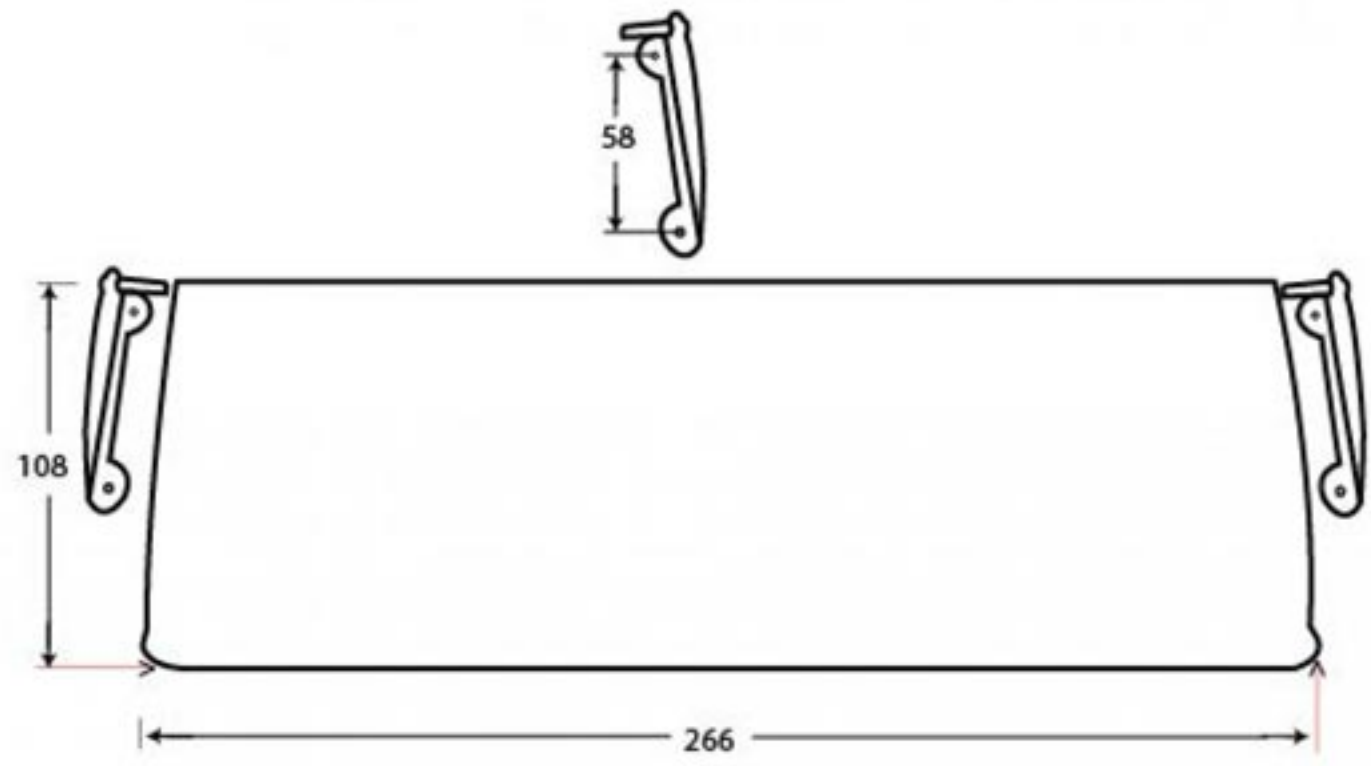

SMALL PERIOD LETTERPLATE COVER (LETTER TIDY)

1/2" (13mm)
x4
gauge 4 (3mm)

HANDFORGED
TRADITIONAL
IRONMONGERY

Due to the hand crafted nature of our products all measurements are approximate and should be used as a guide only