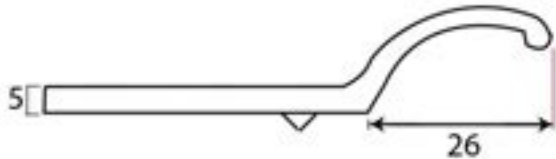

PRODUCT CODE 83967

HANDFORGED
TRADITIONAL
IRONMONGERY

Due to the hand crafted nature of our products all measurements are approximate and should be used as a guide only