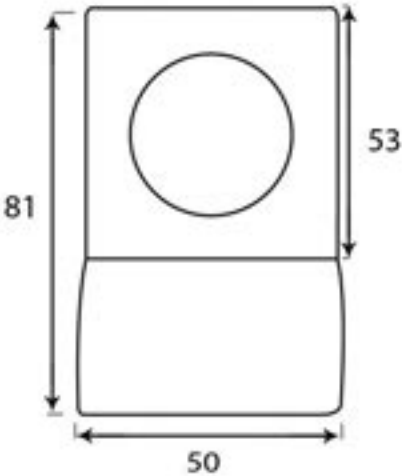

PRODUCT CODE 83967

HANDFORGED
TRADITIONAL
IRONMONGERY

Due to the hand crafted nature of our products all measurements are approximate and should be used as a guide only