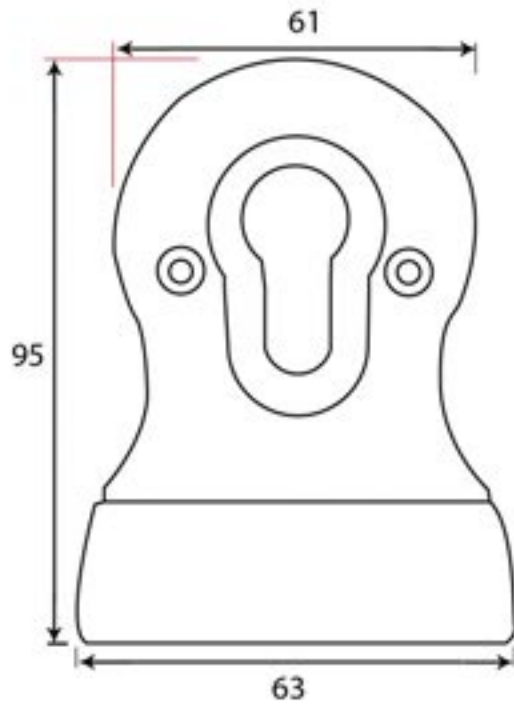

PRODUCT CODE 33875

HANDFORGED
TRADITIONAL
IRONMONGERY

Due to the hand crafted nature of our products all measurements are approximate and should be used as a guide only