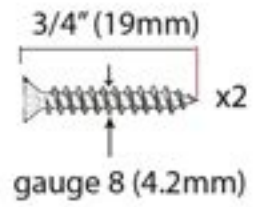

PRODUCT CODE 33875

HANDFORGED
TRADITIONAL
IRONMONGERY

Due to the hand crafted nature of our products all measurements are approximate and should be used as a guide only