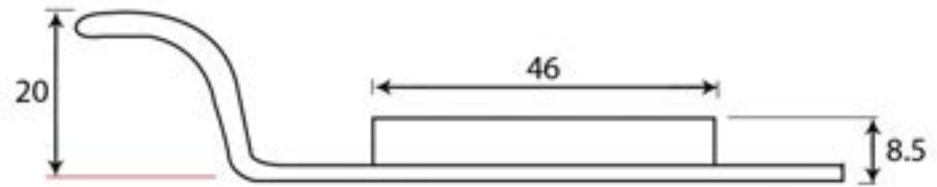

PRODUCT CODE 33875

HANDFORGED
TRADITIONAL
IRONMONGERY

Due to the hand crafted nature of our products all measurements are approximate and should be used as a guide only