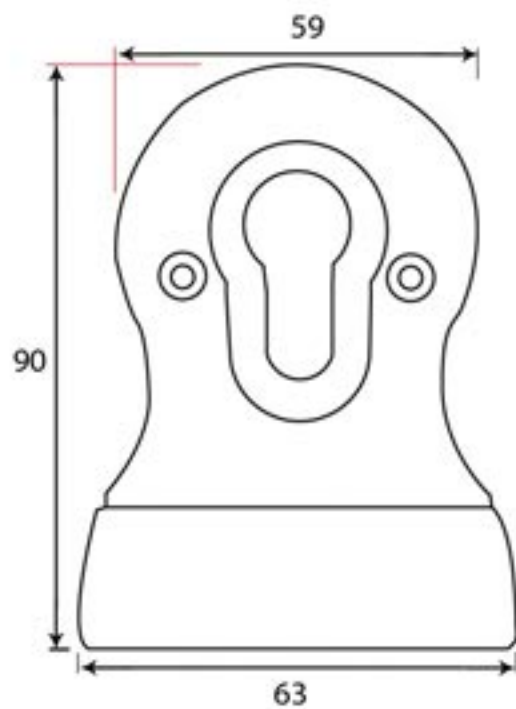

PRODUCT CODE 83975

HANDFORGED  
TRADITIONAL  
IRONMONGERY

Due to the hand crafted nature of our products all measurements are approximate and should be used as a guide only