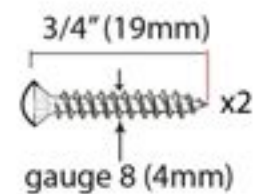

PRODUCT CODE 83975

HANDFORGED  
TRADITIONAL  
IRONMONGERY

Due to the hand crafted nature of our products all measurements are approximate and should be used as a guide only