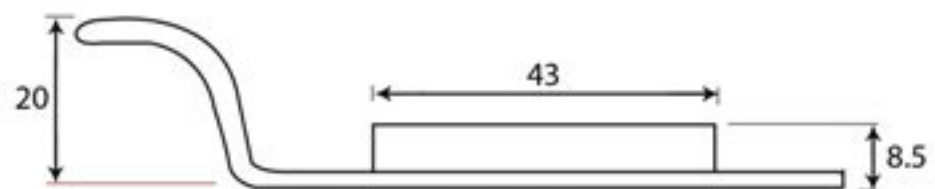

PRODUCT CODE 83975

HANDFORGED  
TRADITIONAL  
IRONMONGERY

Due to the hand crafted nature of our products all measurements are approximate and should be used as a guide only