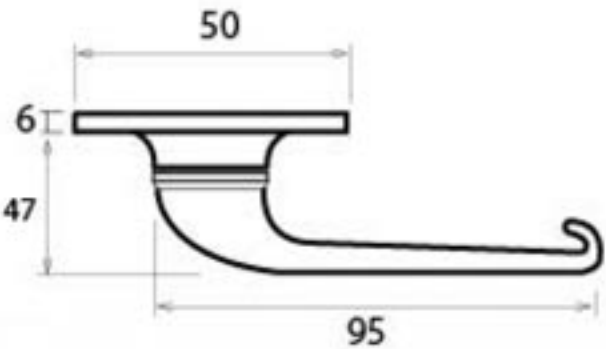

PRODUCT CODE 33319

1" (26mm)
X 8
gauge 8 (4.2mm)

HANDFORGED
TRADITIONAL
IRONMONGERY

Due to the hand crafted nature of our products all measurements are approximate and should be used as a guide only