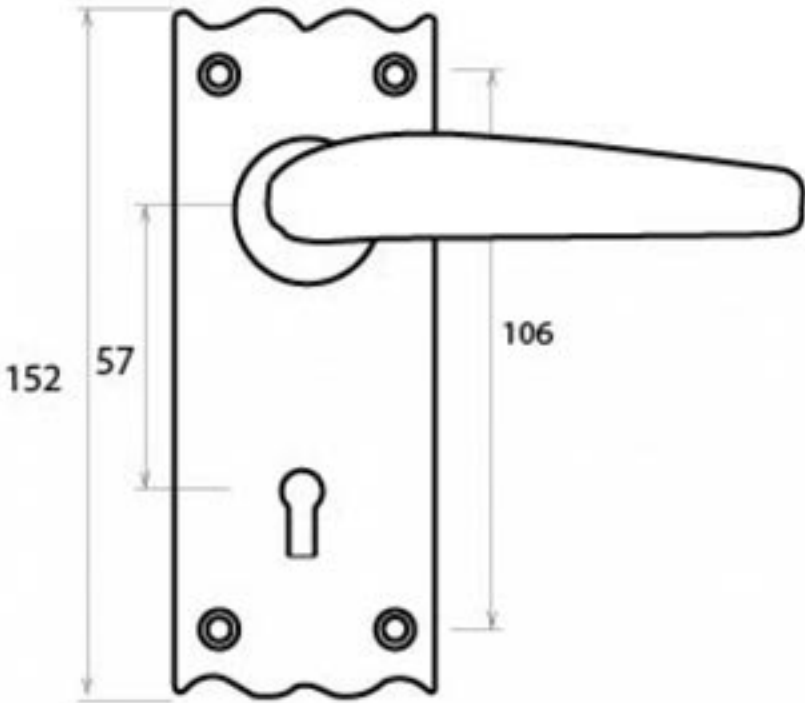

PRODUCT CODE 33319

1" (26mm)
X 8
gauge 8 (4.2mm)

HANDFORGED
TRADITIONAL
IRONMONGERY

Due to the hand crafted nature of our products all measurements are approximate and should be used as a guide only