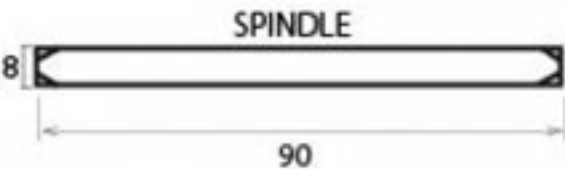

PRODUCT CODE 33319

1" (26mm)
X 8
gauge 8 (4.2mm)

HANDFORGED
TRADITIONAL
IRONMONGERY

Due to the hand crafted nature of our products all measurements are approximate and should be used as a guide only