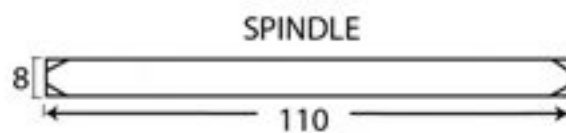

PRODUCT CODE 83693

HANDFORGED
TRADITIONAL
IRONMONGERY

Due to the hand crafted nature of our products all measurements are approximate and should be used as a guide only