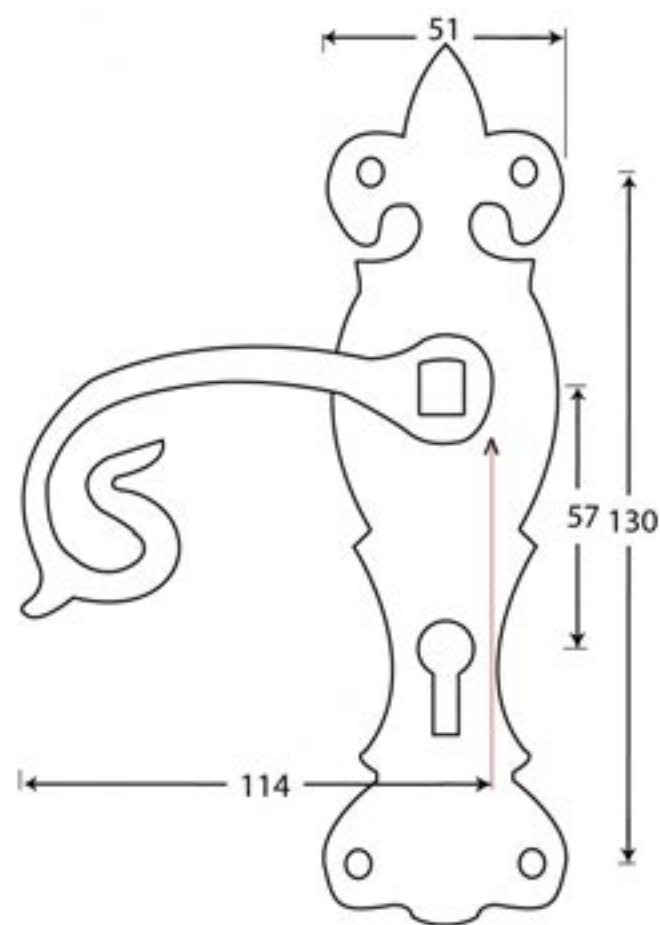

PRODUCT CODE 83693

HANDFORGED
TRADITIONAL
IRONMONGERY

Due to the hand crafted nature of our products all measurements are approximate and should be used as a guide only