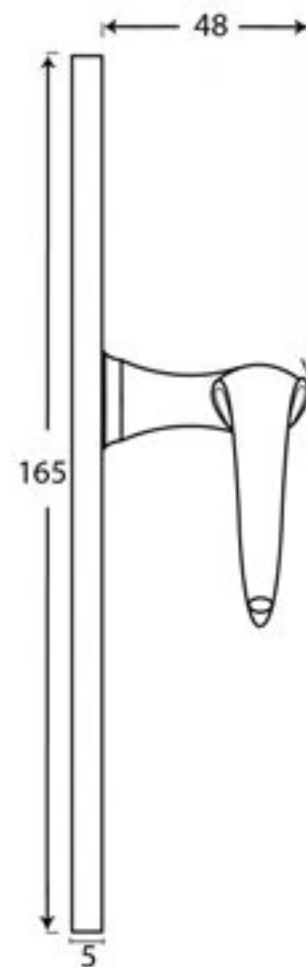

PRODUCT CODE 83693

HANDFORGED
TRADITIONAL
IRONMONGERY

Due to the hand crafted nature of our products all measurements are approximate and should be used as a guide only