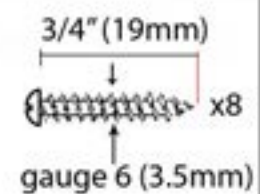

PRODUCT CODE 83693

HANDFORGED
TRADITIONAL
IRONMONGERY

Due to the hand crafted nature of our products all measurements are approximate and should be used as a guide only