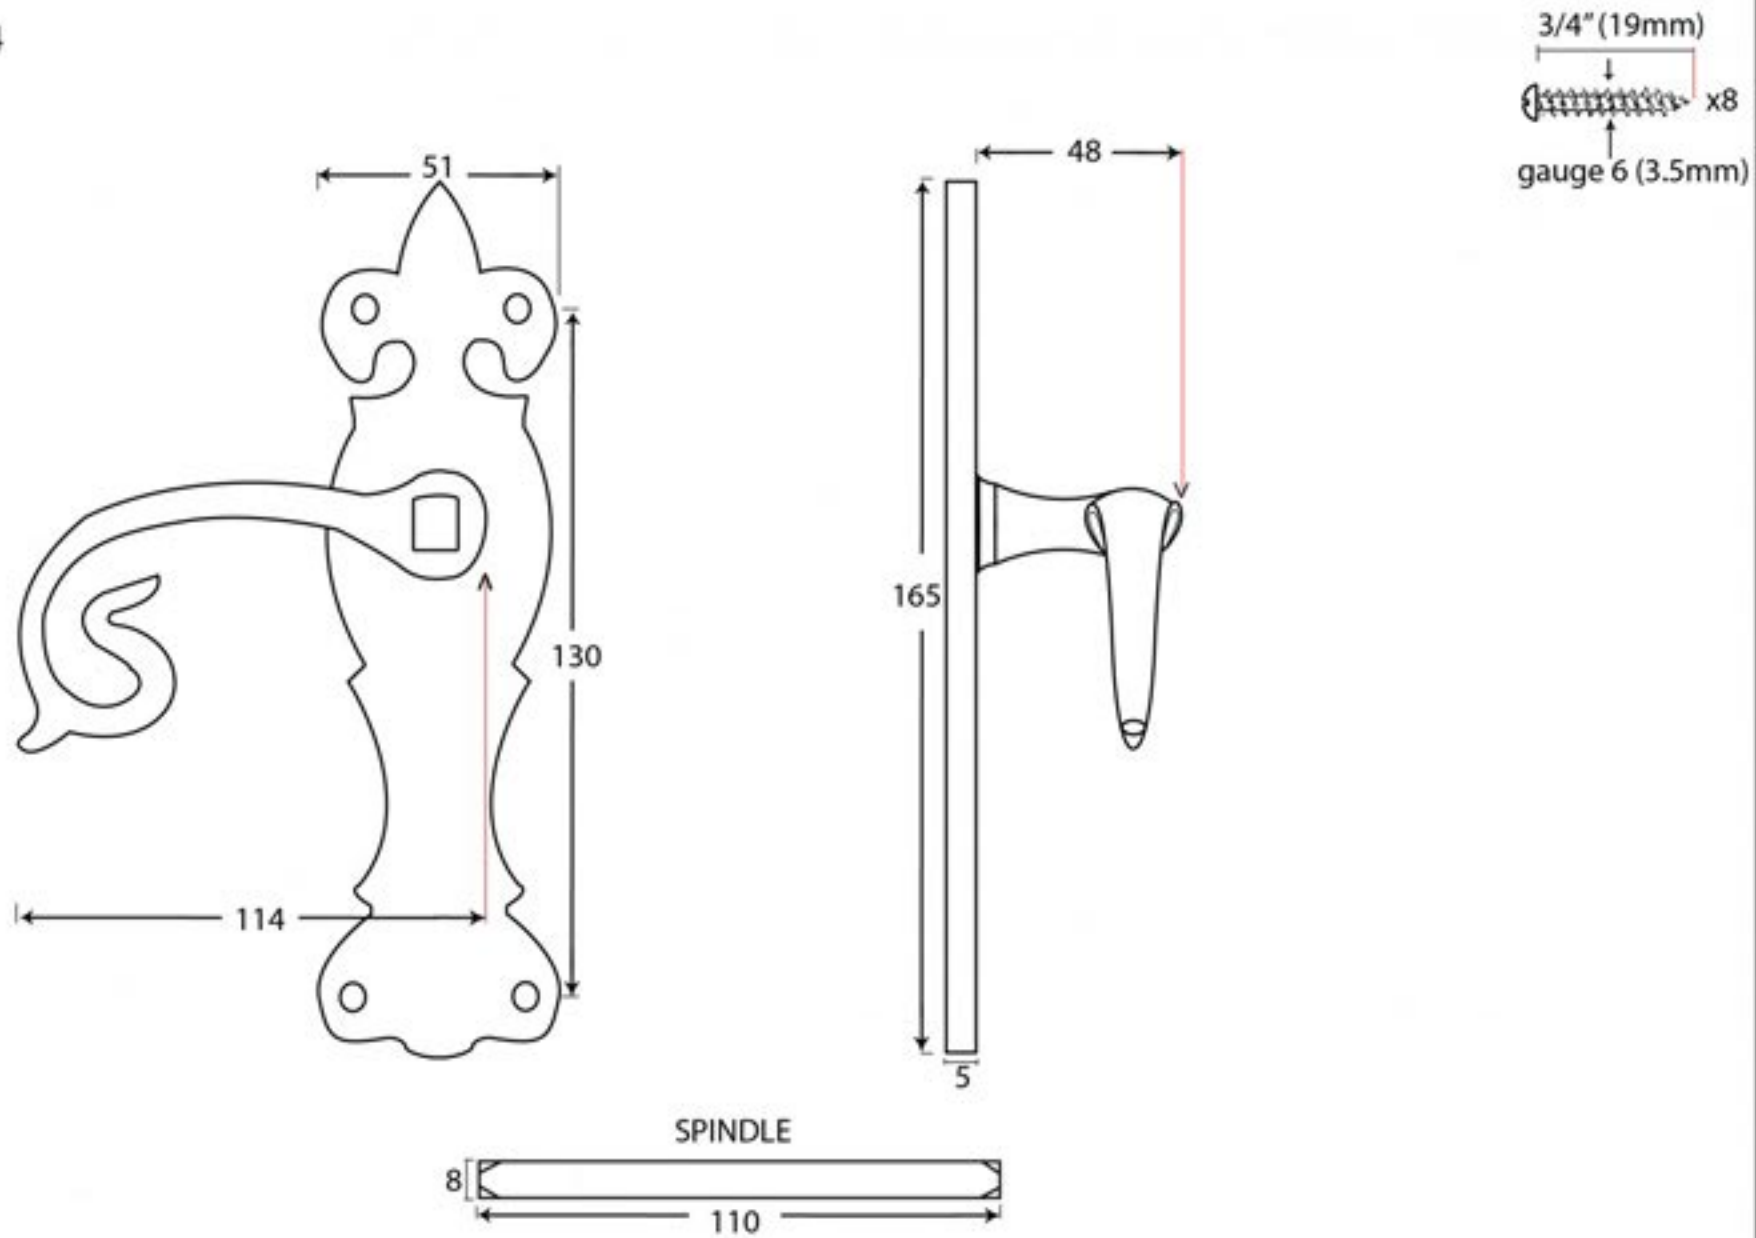

PRODUCT CODE 83694

HANDFORGED  
TRADITIONAL  
IRONMONGERY

Due to the hand crafted nature of our products all measurements are approximate and should be used as a guide only