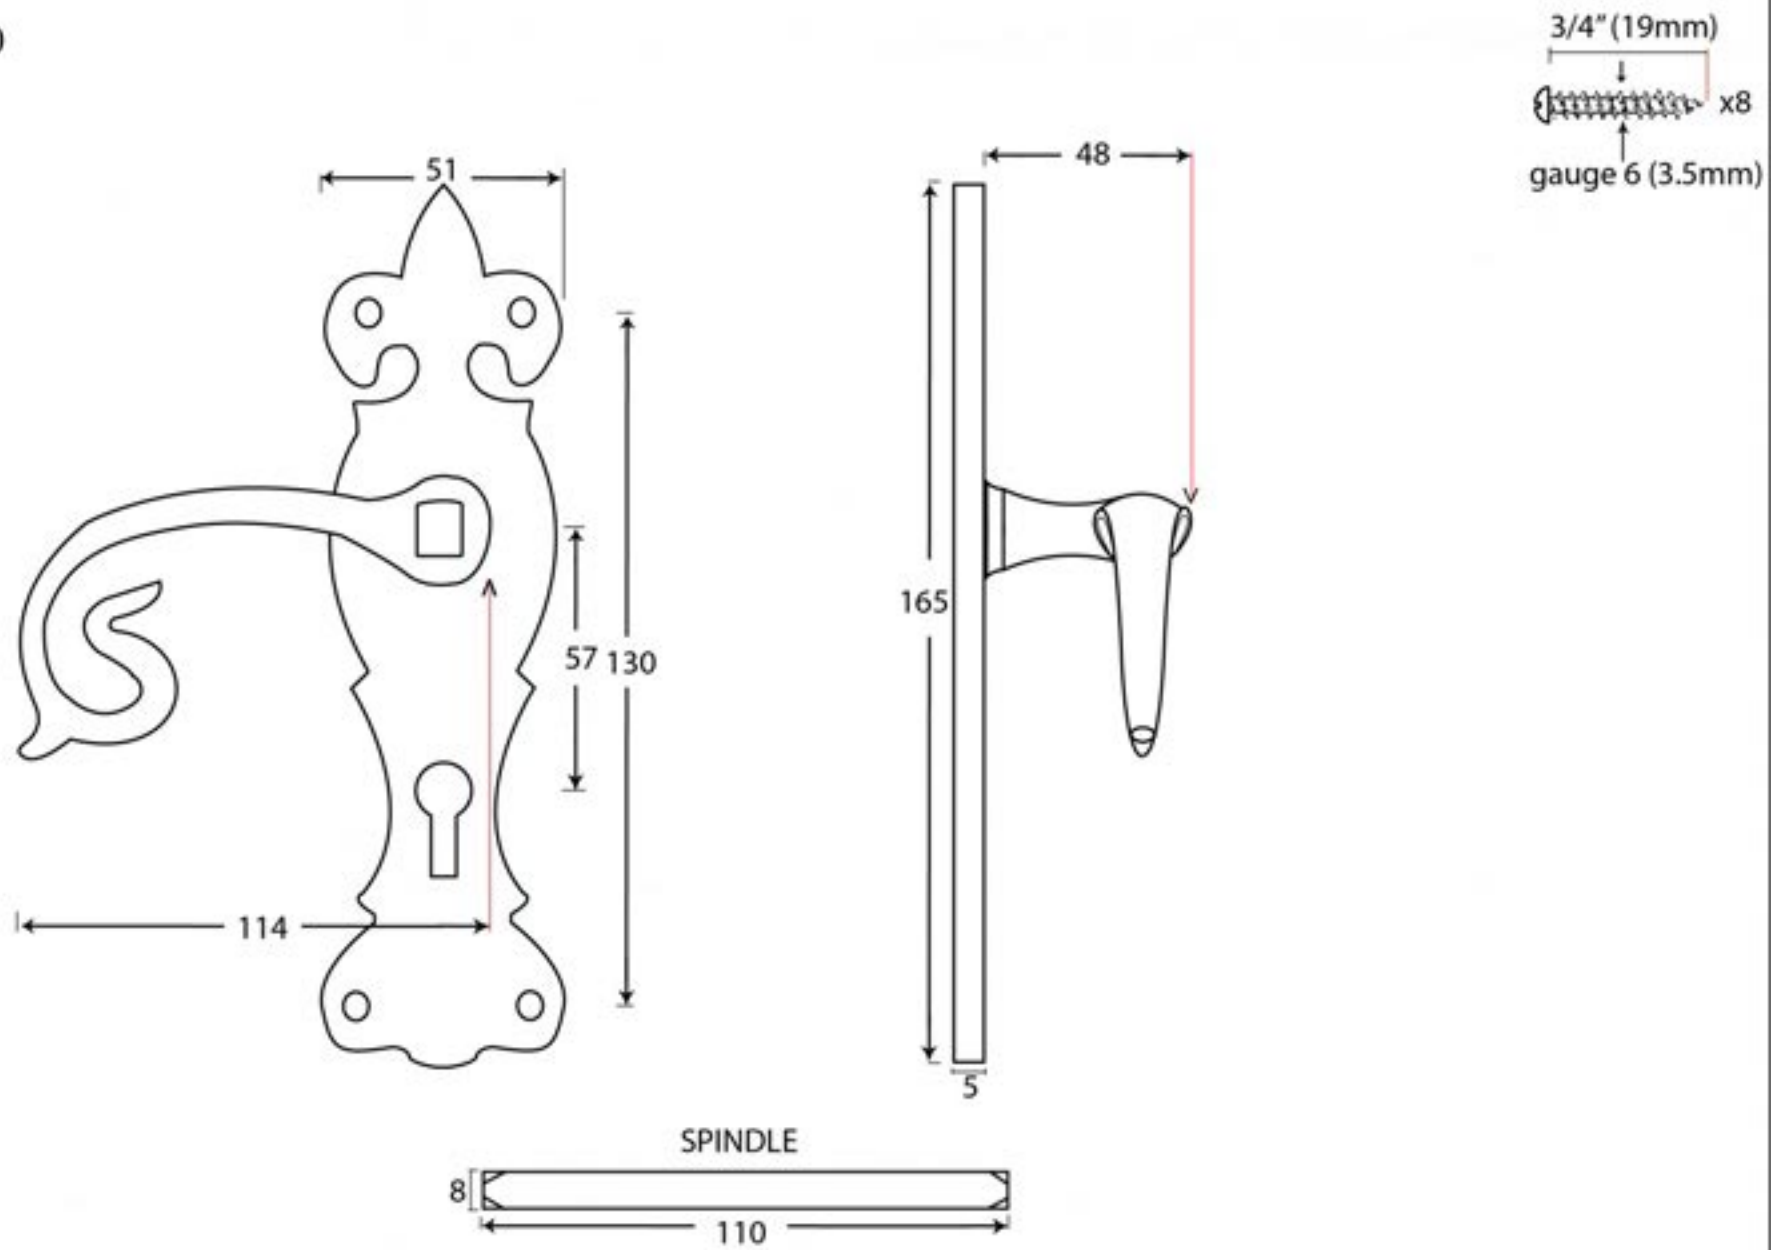

PRODUCT CODE 83500

HANDFORGED
TRADITIONAL
IRONMONGERY

Due to the hand crafted nature of our products all measurements are approximate and should be used as a guide only