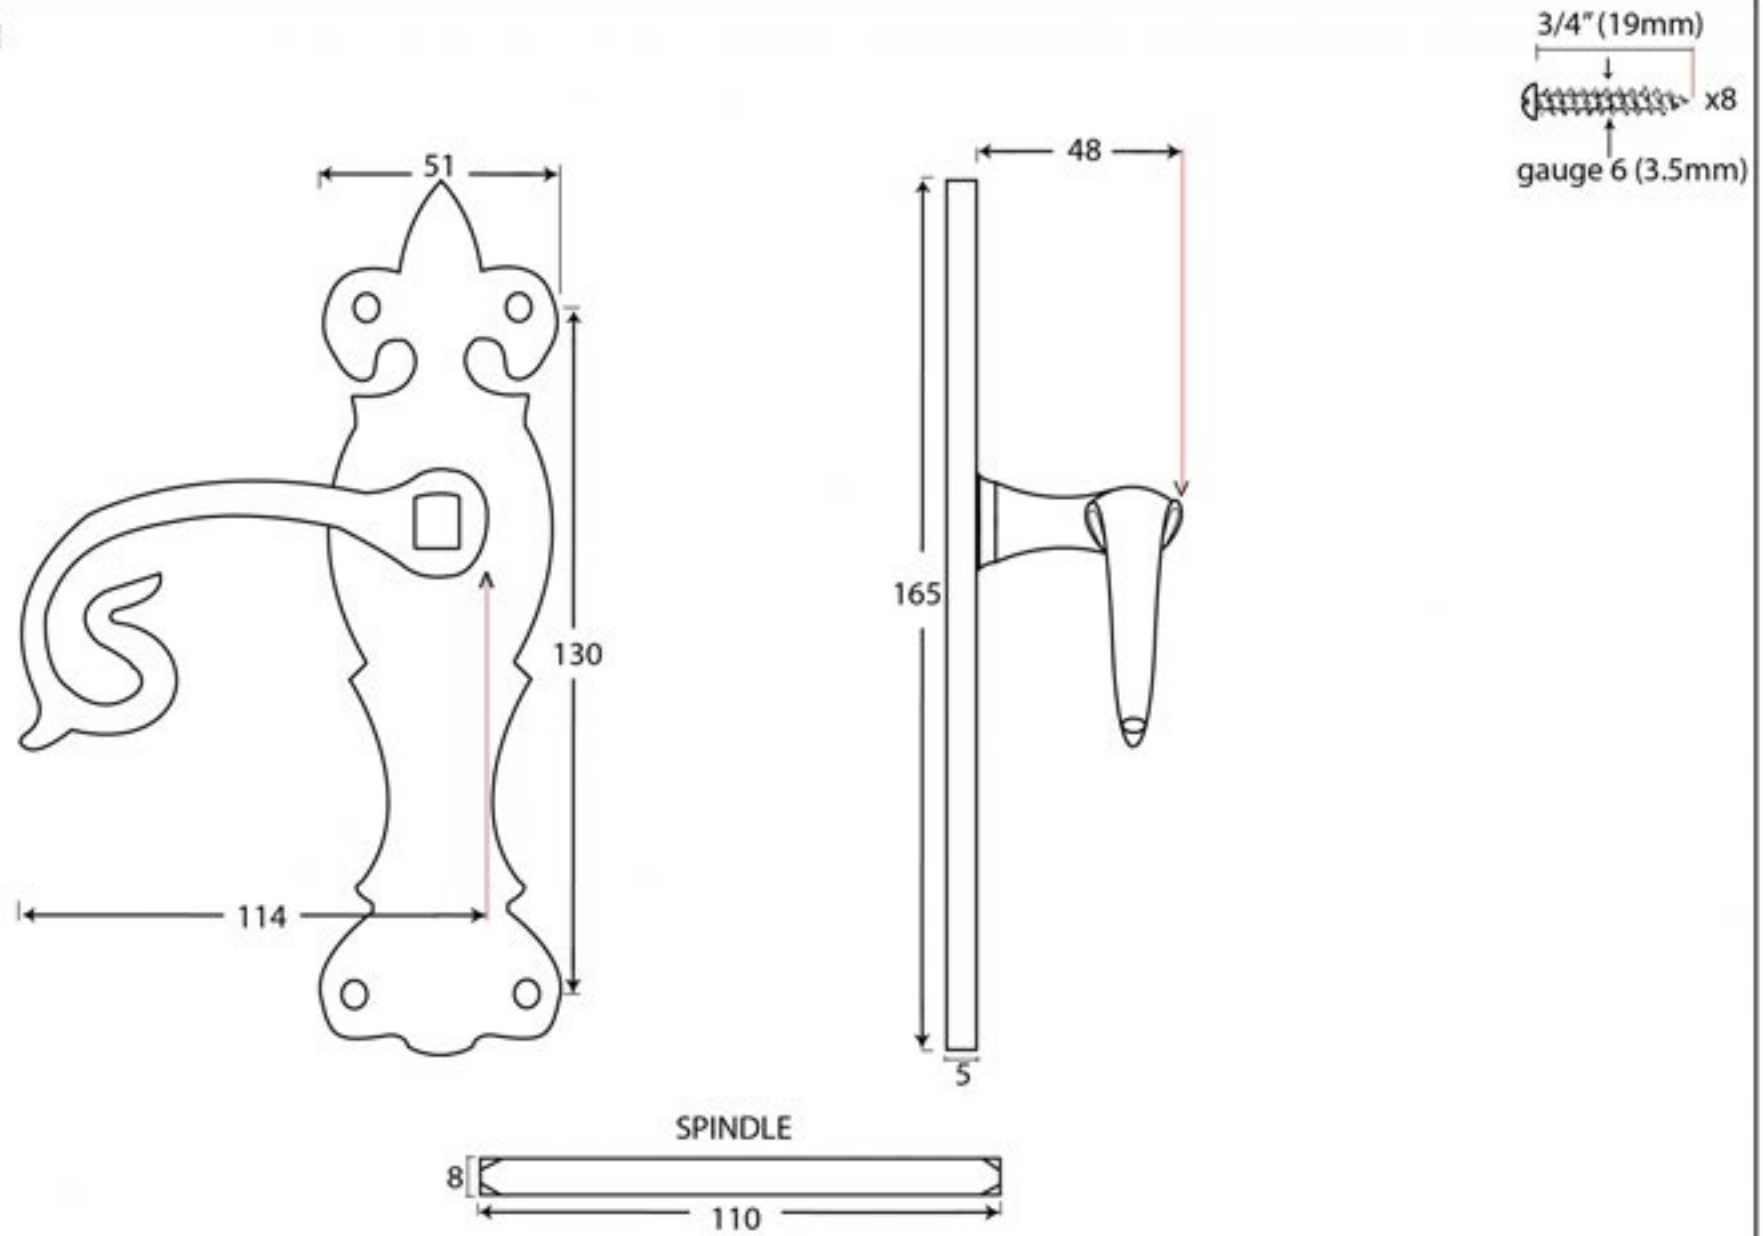

PRODUCT CODE 83501

HANDFORGED
TRADITIONAL
IRONMONGERY

Due to the hand crafted nature of our products all measurements are approximate and should be used as a guide only