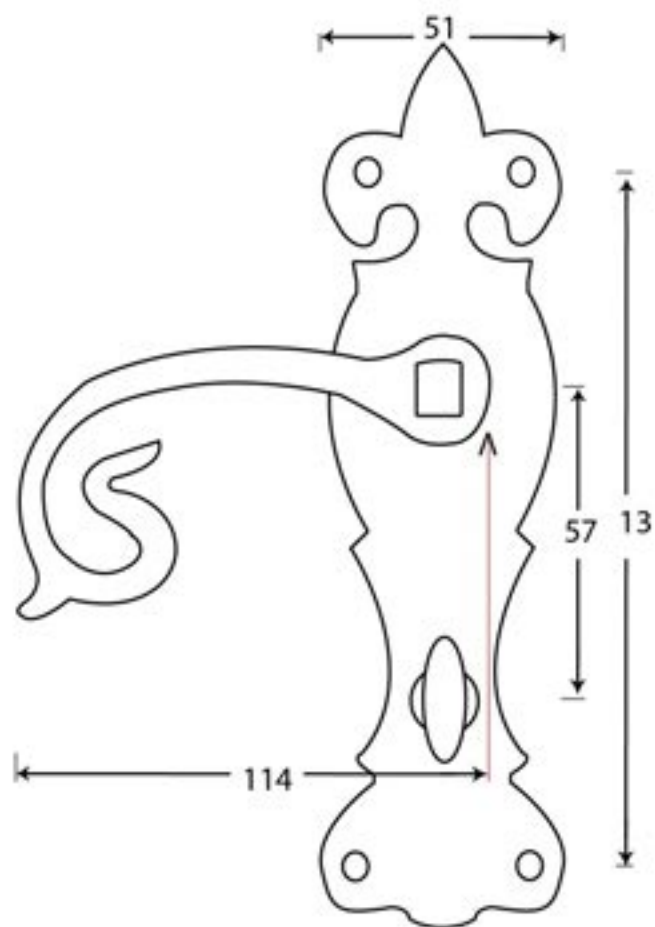

PRODUCT CODE 83502

3/4" (19mm)  
x 8  
gauge 6 (3.5mm)

HANDFORGED  
TRADITIONAL  
IRONMONGERY

Due to the hand crafted nature of our products all measurements are approximate and should be used as a guide only