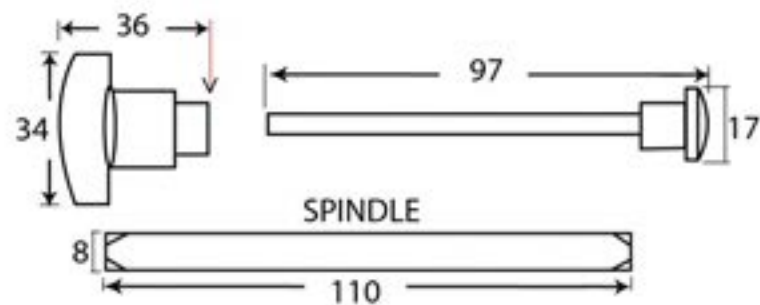

PRODUCT CODE 83502

3/4" (19mm)  
x 8  
gauge 6 (3.5mm)

HANDFORGED  
TRADITIONAL  
IRONMONGERY

Due to the hand crafted nature of our products all measurements are approximate and should be used as a guide only