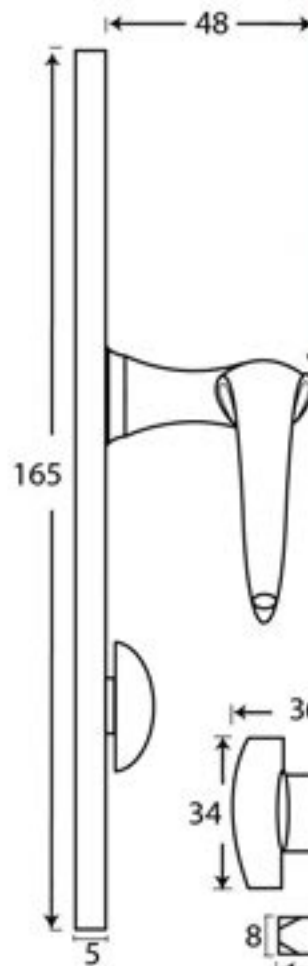

PRODUCT CODE 83502

3/4" (19mm)  
x 8  
gauge 6 (3.5mm)

HANDFORGED  
TRADITIONAL  
IRONMONGERY

Due to the hand crafted nature of our products all measurements are approximate and should be used as a guide only