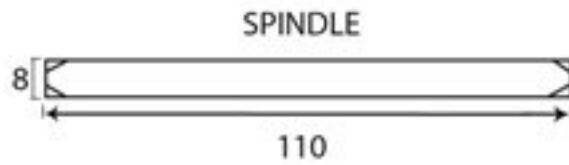

PRODUCT CODE 73106

3/4" (19mm)
x 8
gauge 8 (4.2mm)

HANDFORGED
TRADITIONAL
IRONMONGERY

Due to the hand crafted nature of our products all measurements are approximate and should be used as a guide only