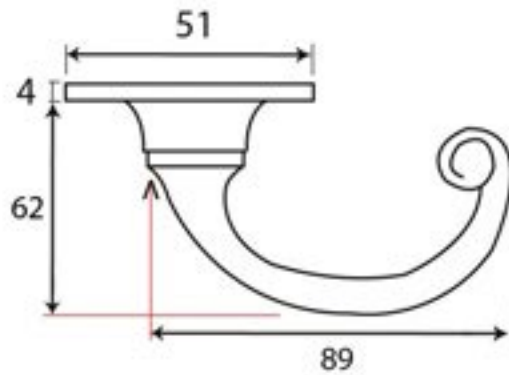

PRODUCT CODE 73106

3/4" (19mm)
x 8
gauge 8 (4.2mm)

HANDFORGED
TRADITIONAL
IRONMONGERY

Due to the hand crafted nature of our products all measurements are approximate and should be used as a guide only