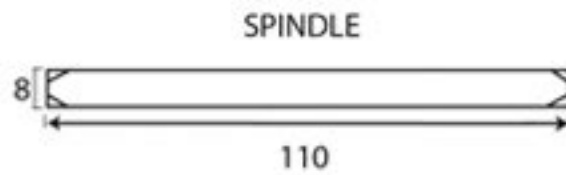

PRODUCT CODE 73107

3/4" (19mm)
x8
gauge 8 (4.2mm)

HANDFORGED
TRADITIONAL
IRONMONGERY

Due to the hand crafted nature of our products all measurements are approximate and should be used as a guide only