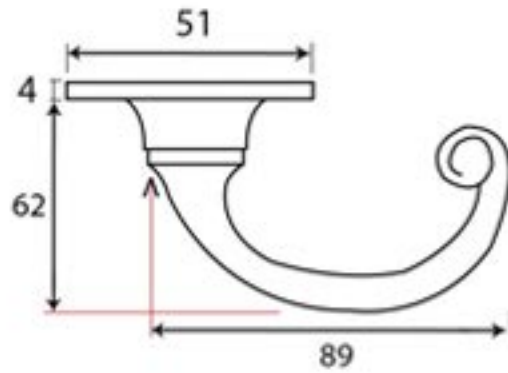

PRODUCT CODE 73107

3/4" (19mm)
x8
gauge 8 (4.2mm)

HANDFORGED
TRADITIONAL
IRONMONGERY

Due to the hand crafted nature of our products all measurements are approximate and should be used as a guide only