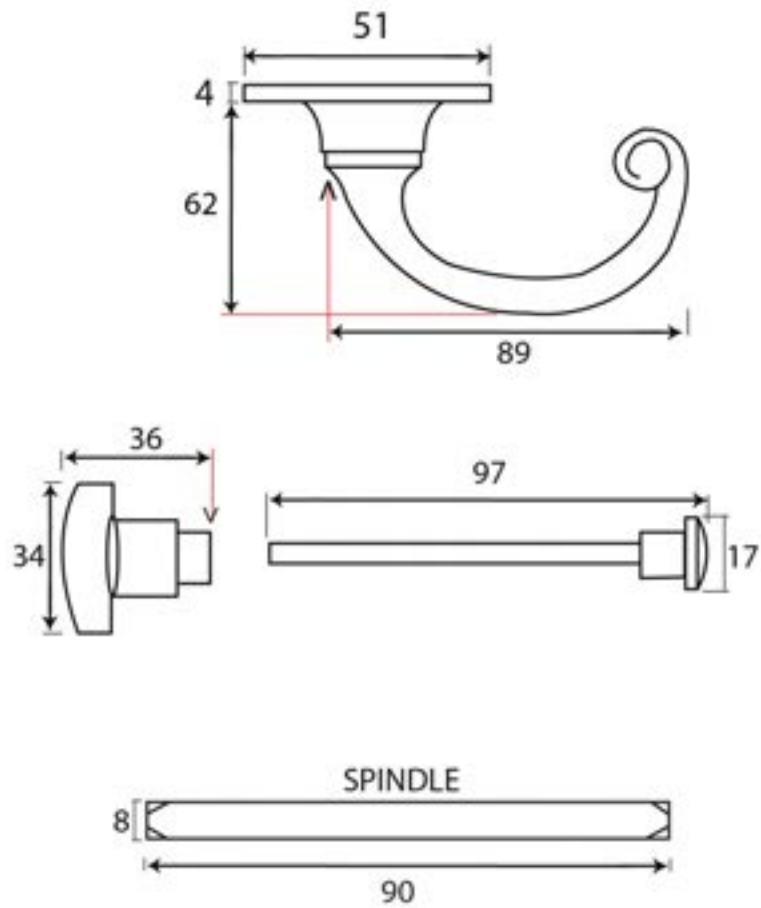

PRODUCT CODE 73108

3/4" (19mm)
x8
gauge 8 (4.2mm)

HANDFORGED
TRADITIONAL
IRONMONGERY

Due to the hand crafted nature of our products all measurements are approximate and should be used as a guide only