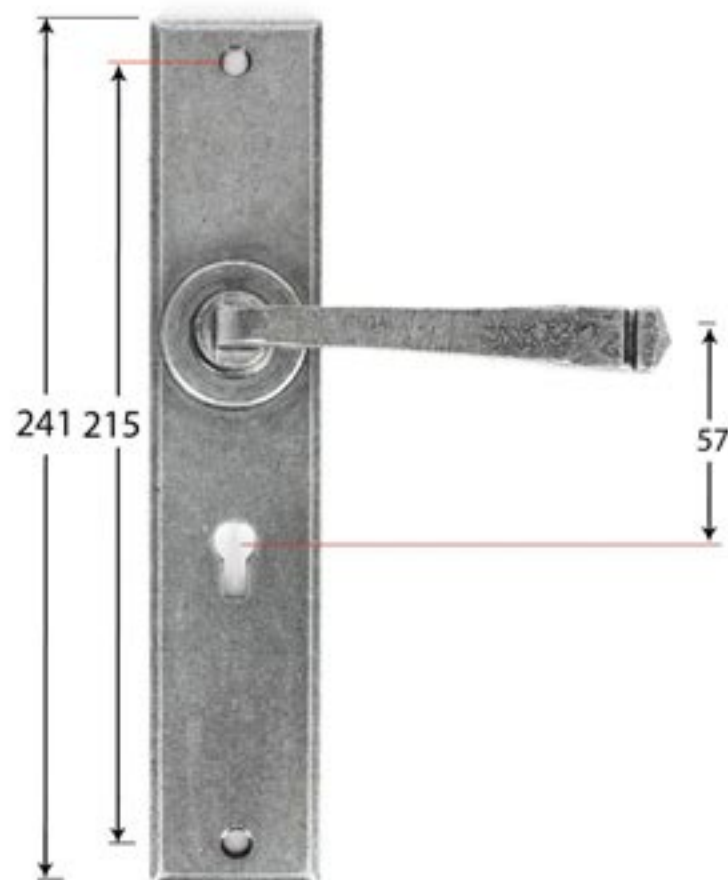

PRODUCT CODE 33089

Male & Female Screws

HANDFORGED
TRADITIONAL
IRONMONGERY

Due to the hand crafted nature of our products all measurements are approximate and should be used as a guide only