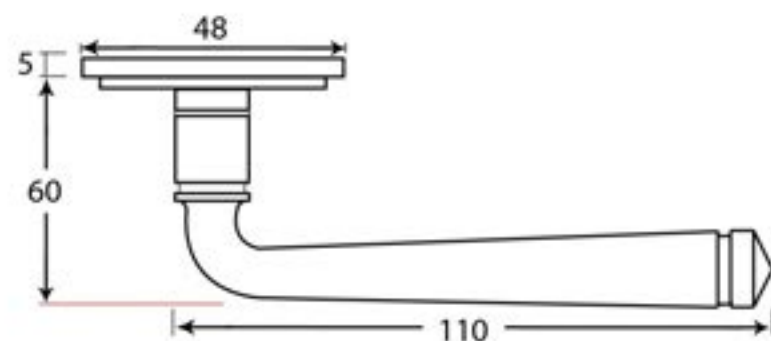

PRODUCT CODE 33089

Male & Female Screws

HANDFORGED
TRADITIONAL
IRONMONGERY

Due to the hand crafted nature of our products all measurements are approximate and should be used as a guide only