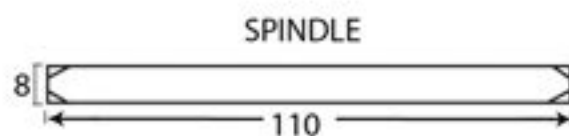

PRODUCT CODE 33089

Male & Female Screws

HANDFORGED
TRADITIONAL
IRONMONGERY

Due to the hand crafted nature of our products all measurements are approximate and should be used as a guide only