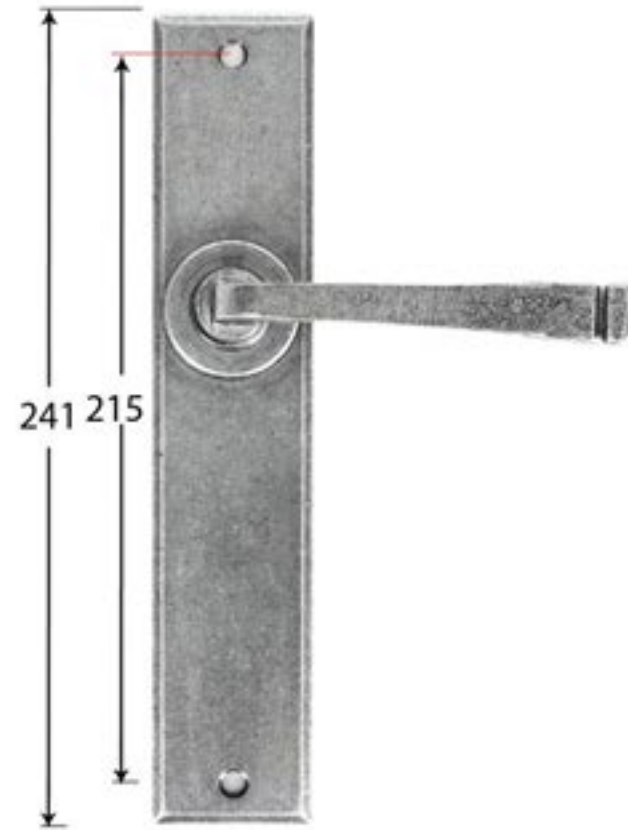

PRODUCT CODE 33090

Male & Female Screws

HANDFORGED
TRADITIONAL
IRONMONGERY

Due to the hand crafted nature of our products all measurements are approximate and should be used as a guide only