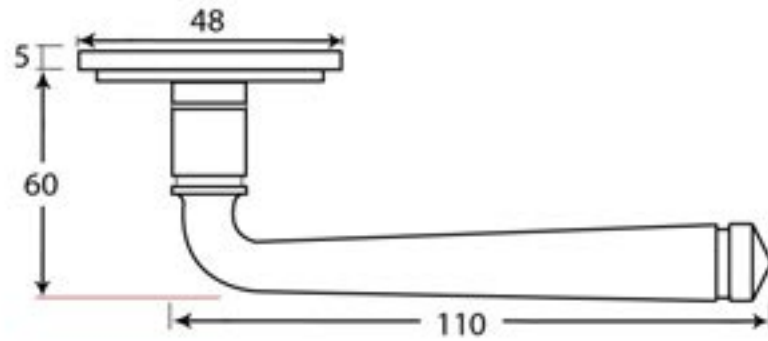

PRODUCT CODE 33090

Male & Female Screws

HANDFORGED
TRADITIONAL
IRONMONGERY

Due to the hand crafted nature of our products all measurements are approximate and should be used as a guide only