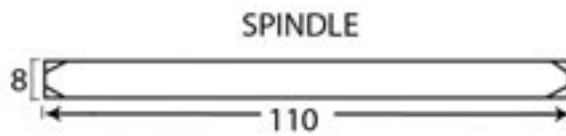

PRODUCT CODE 33090

Male & Female Screws

HANDFORGED
TRADITIONAL
IRONMONGERY

Due to the hand crafted nature of our products all measurements are approximate and should be used as a guide only