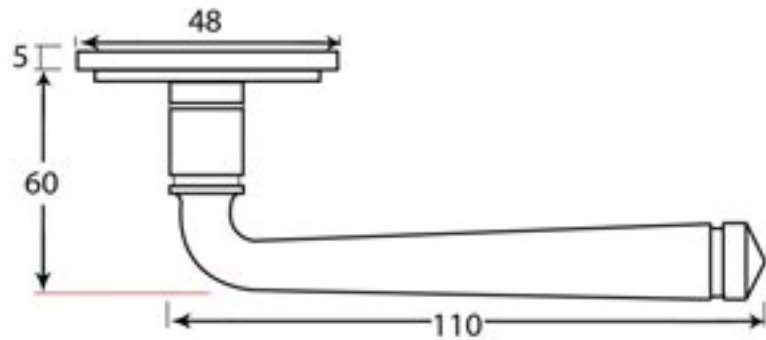

PRODUCT CODE 33091

Male & Female Screws

HANDFORGED
TRADITIONAL
IRONMONGERY

Due to the hand crafted nature of our products all measurements are approximate and should be used as a guide only