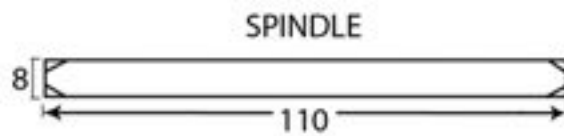

PRODUCT CODE 33091

Male & Female Screws

HANDFORGED
TRADITIONAL
IRONMONGERY

Due to the hand crafted nature of our products all measurements are approximate and should be used as a guide only