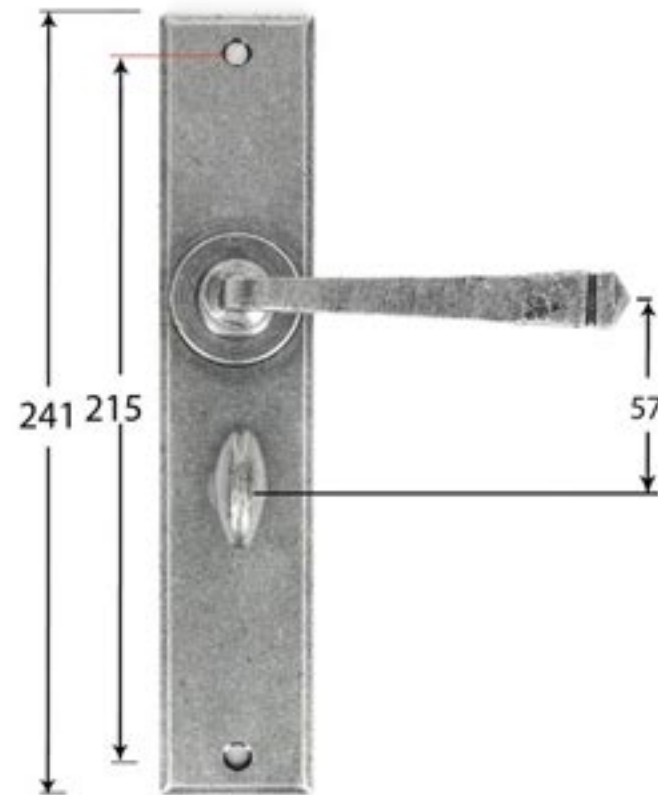

PRODUCT CODE 33091

Male & Female Screws

HANDFORGED
TRADITIONAL
IRONMONGERY

Due to the hand crafted nature of our products all measurements are approximate and should be used as a guide only