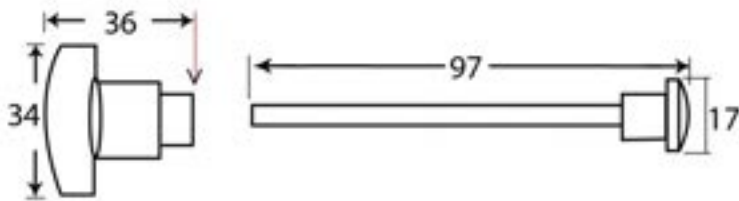

PRODUCT CODE 33091

Male & Female Screws

HANDFORGED
TRADITIONAL
IRONMONGERY

Due to the hand crafted nature of our products all measurements are approximate and should be used as a guide only