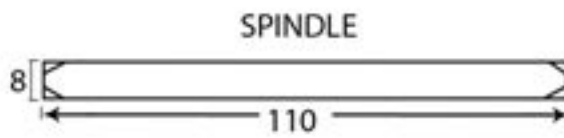

PRODUCT CODE 33088

HANDFORGED
TRADITIONAL
IRONMONGERY

Due to the hand crafted nature of our products all measurements are approximate and should be used as a guide only