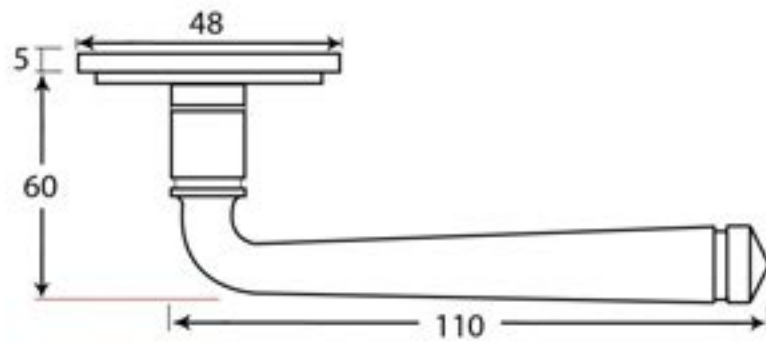

PRODUCT CODE 33088

HANDFORGED
TRADITIONAL
IRONMONGERY

Due to the hand crafted nature of our products all measurements are approximate and should be used as a guide only