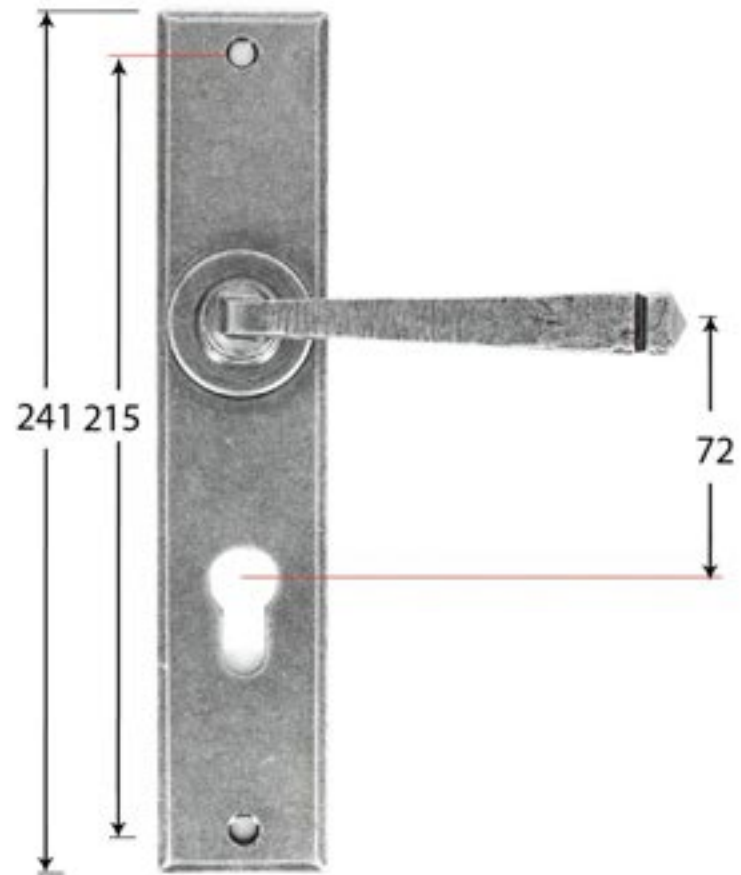

PRODUCT CODE 33088

HANDFORGED
TRADITIONAL
IRONMONGERY

Due to the hand crafted nature of our products all measurements are approximate and should be used as a guide only