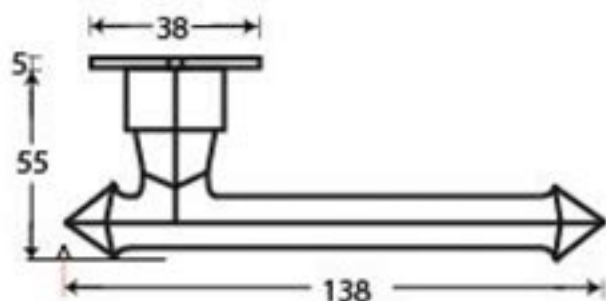

PRODUCT CODE 33173

Male & Female Screws

HANDFORGED
TRADITIONAL
IRONMONGERY

Due to the hand crafted nature of our products all measurements are approximate and should be used as a guide only