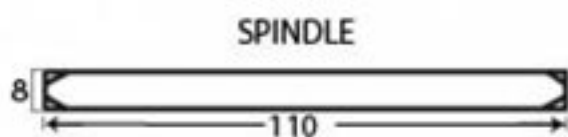

PRODUCT CODE 33173

Male & Female Screws

HANDFORGED
TRADITIONAL
IRONMONGERY

Due to the hand crafted nature of our products all measurements are approximate and should be used as a guide only