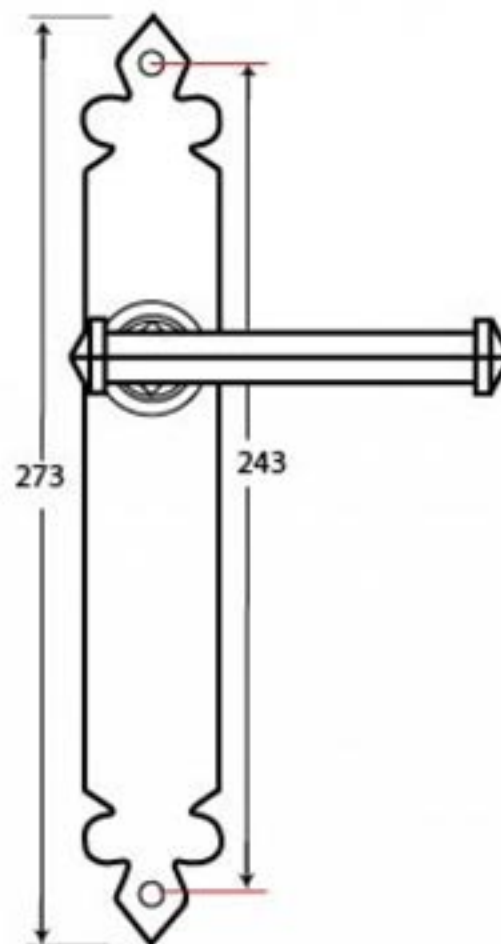

PRODUCT CODE 33173

Male & Female Screws

HANDFORGED
TRADITIONAL
IRONMONGERY

Due to the hand crafted nature of our products all measurements are approximate and should be used as a guide only