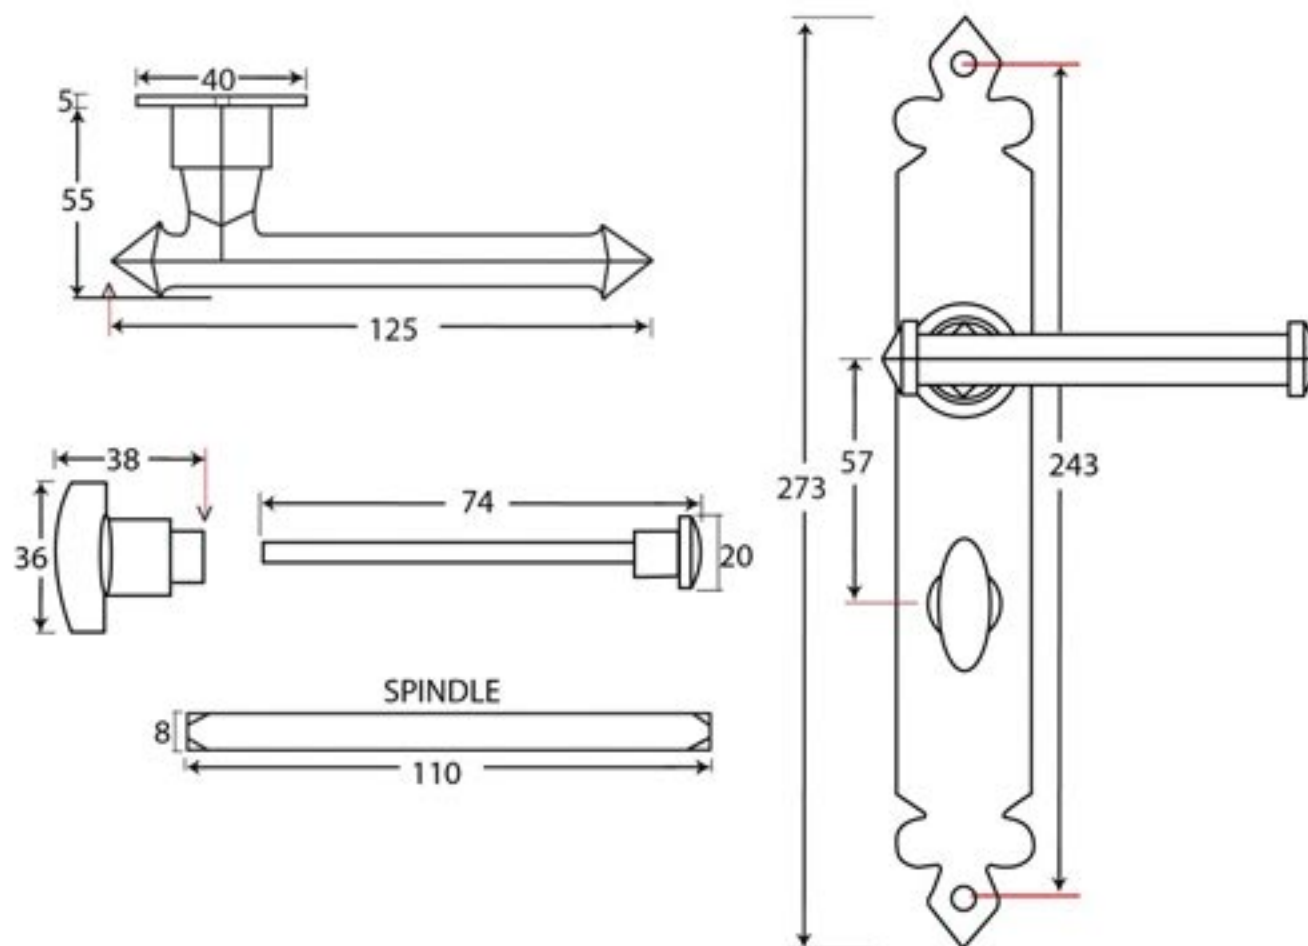

PRODUCT CODE 33828

Male & Female Screws

HANDFORGED
TRADITIONAL
IRONMONGERY

Due to the hand crafted nature of our products all measurements are approximate and should be used as a guide only