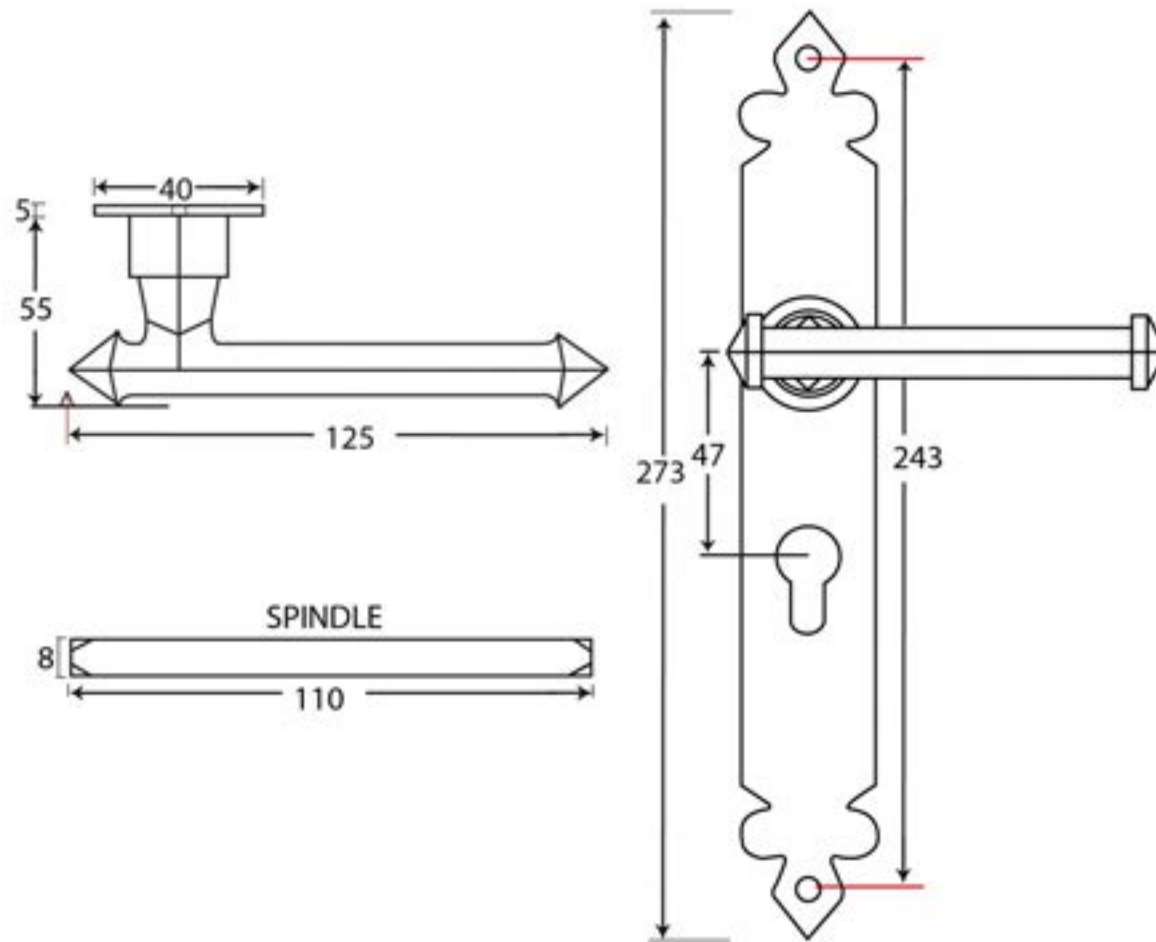

PRODUCT CODE 33827

Male & Female Screws

HANDFORGED  
TRADITIONAL  
IRONMONGERY

Due to the hand crafted nature of our products all measurements are approximate and should be used as a guide only