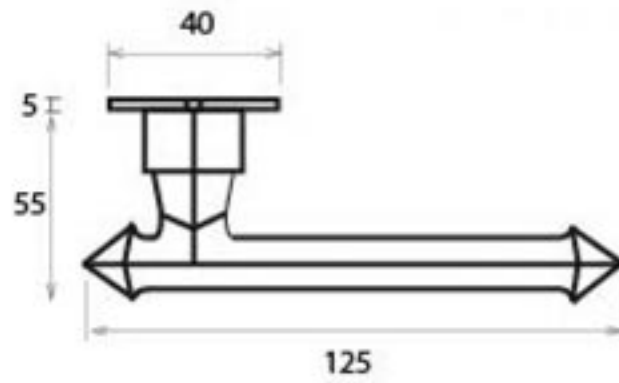

PRODUCT CODE 33608

Male & Female Screws

HANDFORGED
TRADITIONAL
IRONMONGERY

Due to the hand crafted nature of our products all measurements are approximate and should be used as a guide only