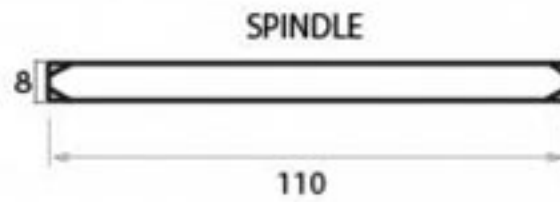

PRODUCT CODE 33608

Male & Female Screws

HANDFORGED
TRADITIONAL
IRONMONGERY

Due to the hand crafted nature of our products all measurements are approximate and should be used as a guide only