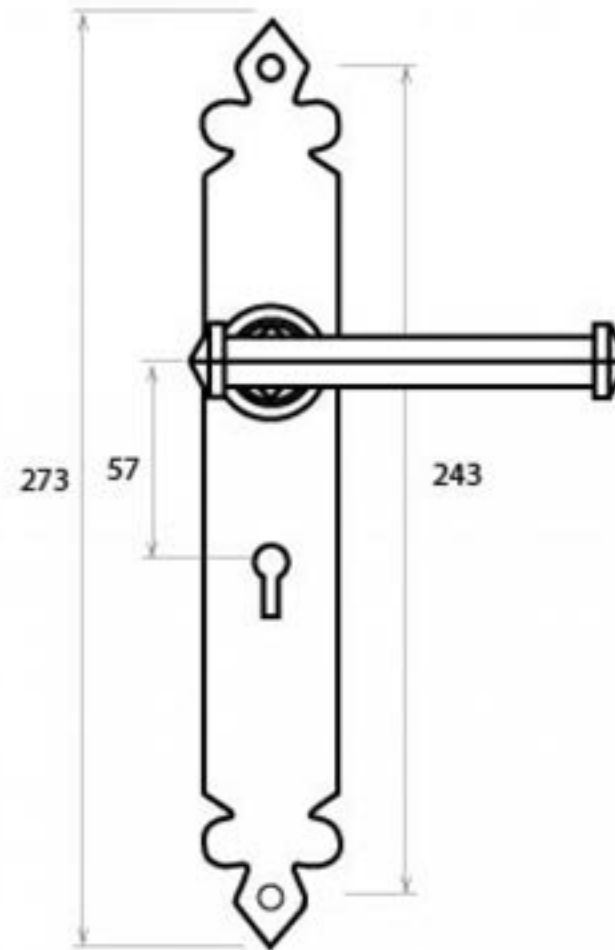

PRODUCT CODE 33608

Male & Female Screws

HANDFORGED
TRADITIONAL
IRONMONGERY

Due to the hand crafted nature of our products all measurements are approximate and should be used as a guide only