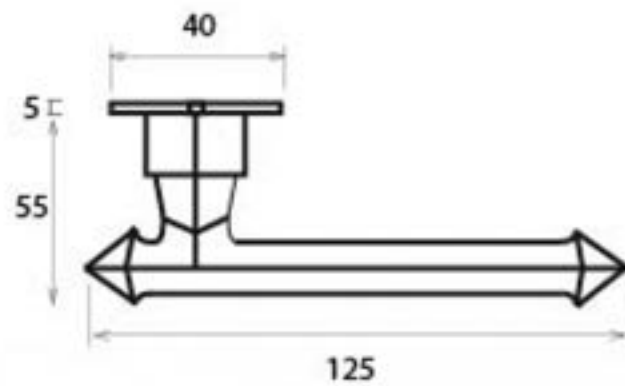

PRODUCT CODE 33609

Male & Female Screws

HANDFORGED
TRADITIONAL
IRONMONGERY

Due to the hand crafted nature of our products all measurements are approximate and should be used as a guide only