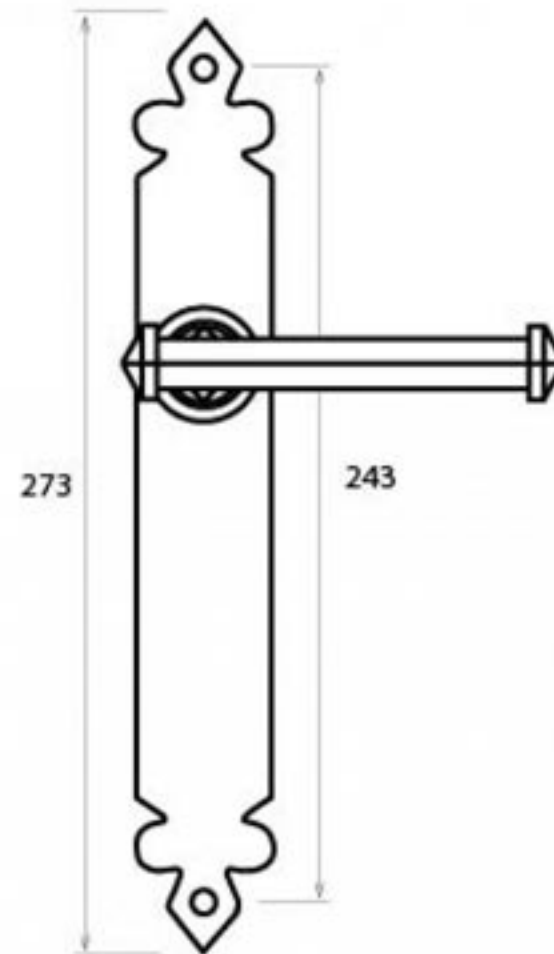

PRODUCT CODE 33609

Male & Female Screws

HANDFORGED
TRADITIONAL
IRONMONGERY

Due to the hand crafted nature of our products all measurements are approximate and should be used as a guide only