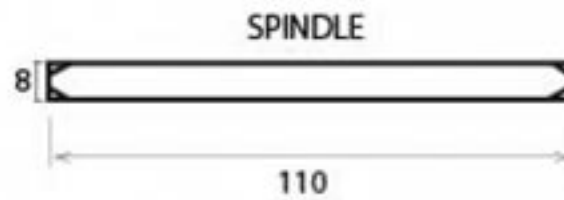

PRODUCT CODE 33609

Male & Female Screws

HANDFORGED
TRADITIONAL
IRONMONGERY

Due to the hand crafted nature of our products all measurements are approximate and should be used as a guide only