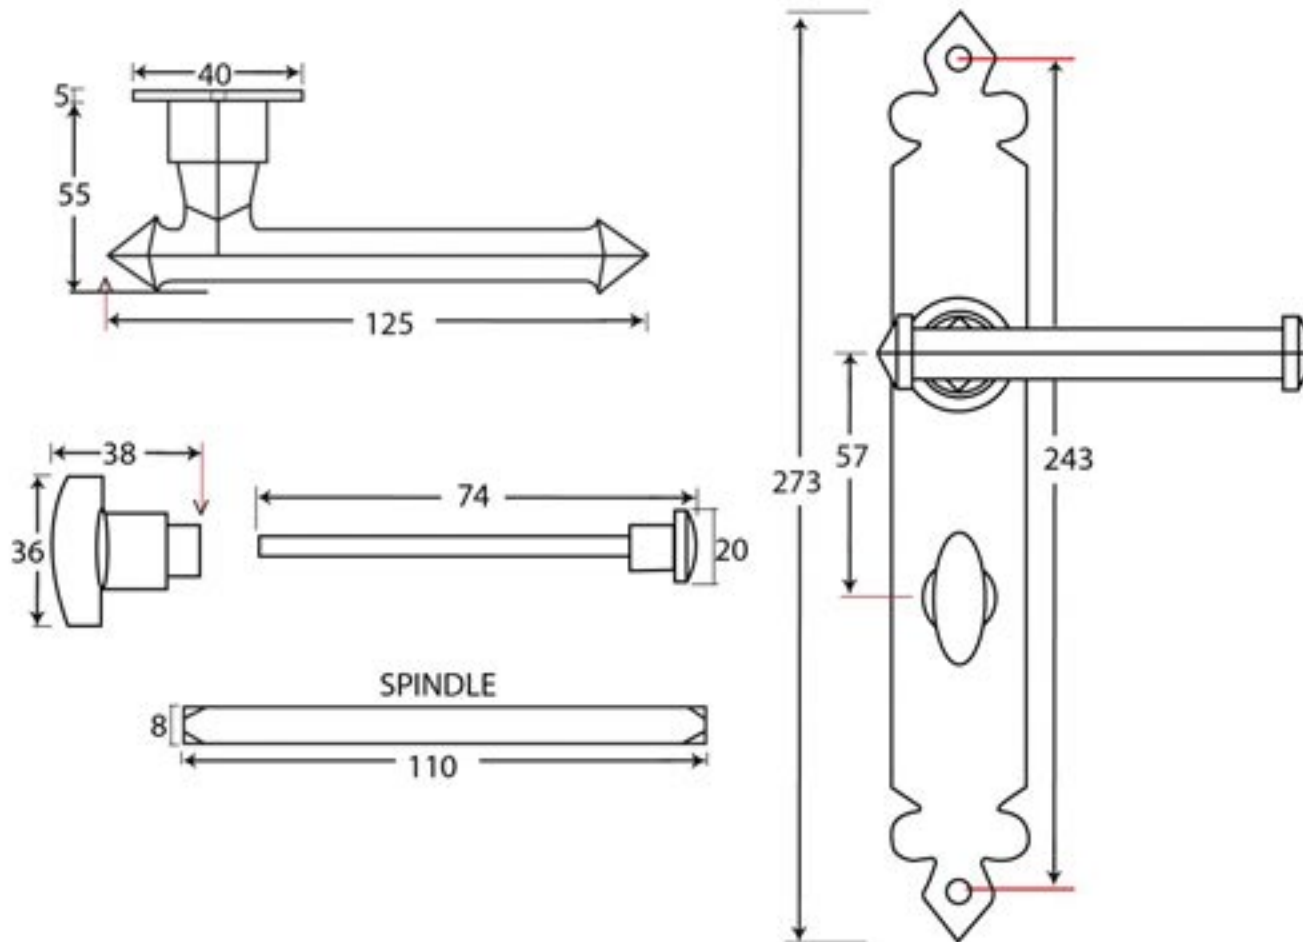

PRODUCT CODE 33802

Male & Female Screws

HANDFORGED
TRADITIONAL
IRONMONGERY

Due to the hand crafted nature of our products all measurements are approximate and should be used as a guide only