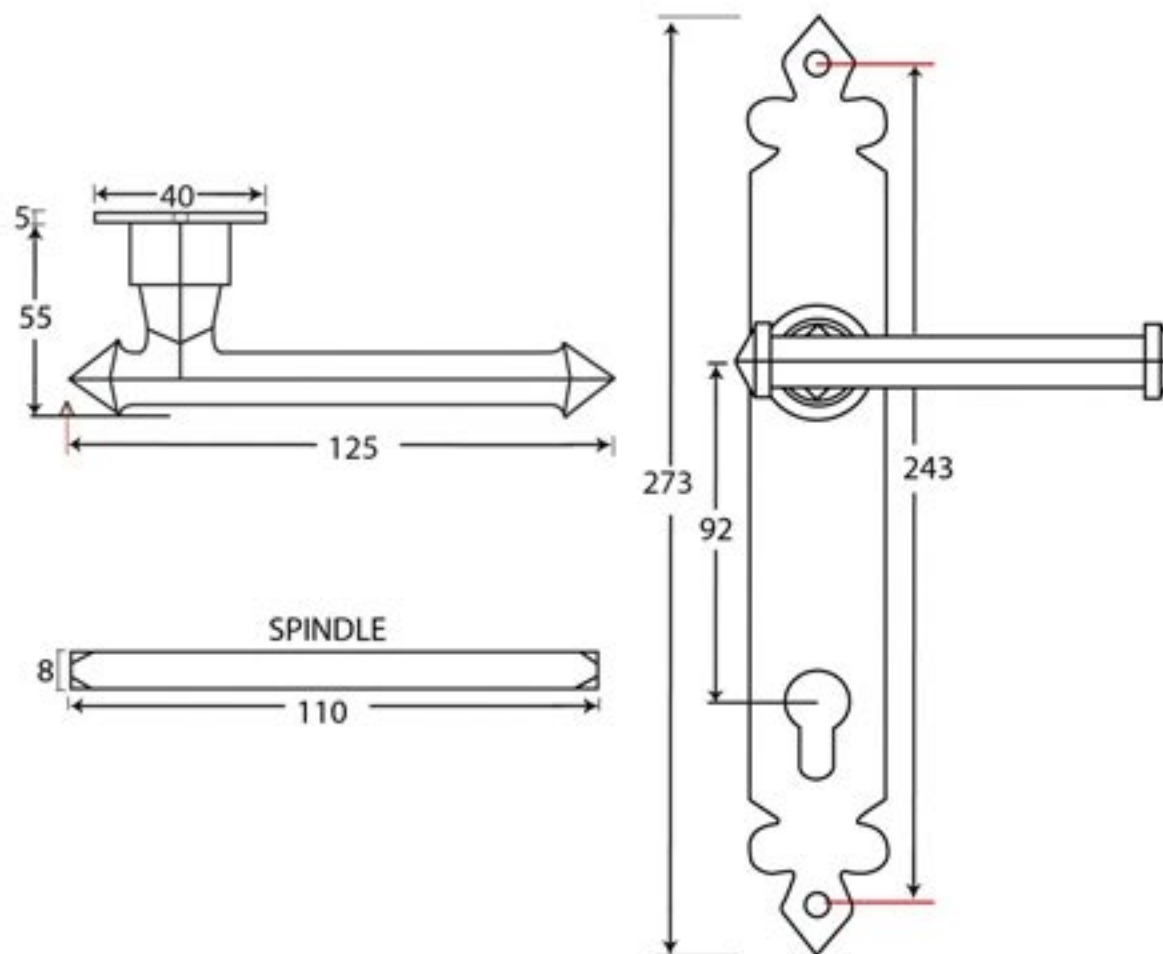

PRODUCT CODE 33854

Male & Female Screws

HANDFORGED
TRADITIONAL
IRONMONGERY

Due to the hand crafted nature of our products all measurements are approximate and should be used as a guide only