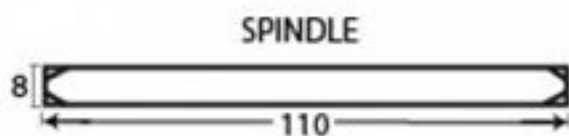

PRODUCT CODE 33116

Male & Female Screws

HANDFORGED  
TRADITIONAL  
IRONMONGERY

Due to the hand crafted nature of our products all measurements are approximate and should be used as a guide only