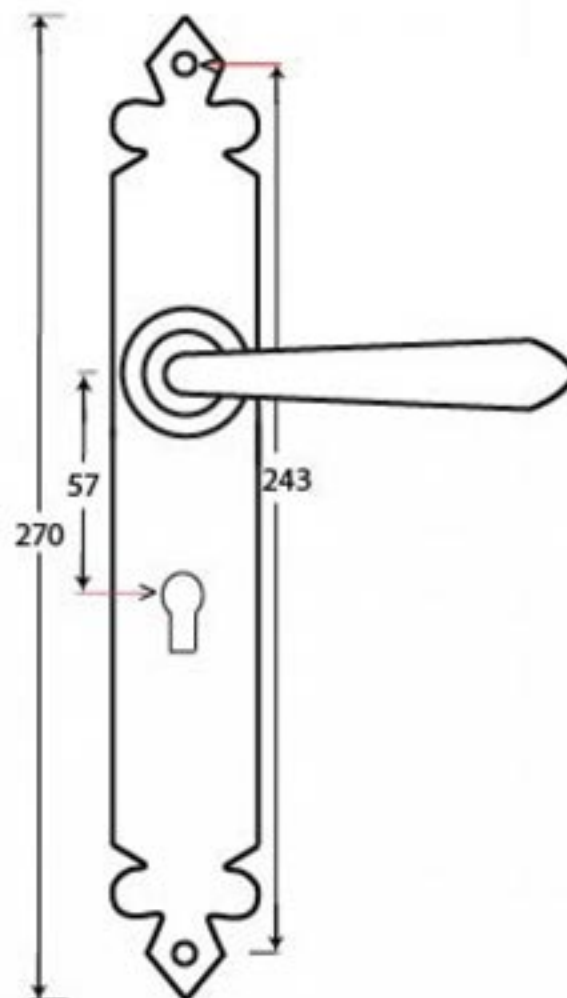

PRODUCT CODE 33116

Male & Female Screws

HANDFORGED  
TRADITIONAL  
IRONMONGERY

Due to the hand crafted nature of our products all measurements are approximate and should be used as a guide only