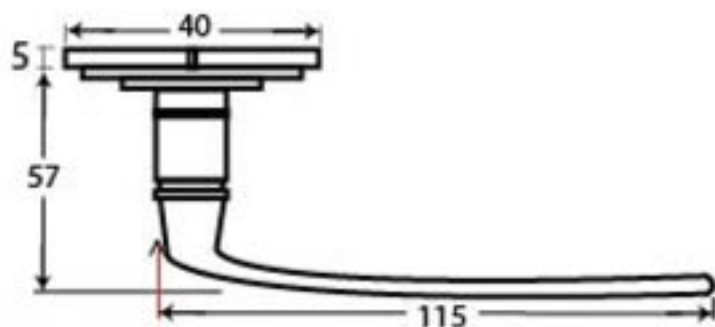

PRODUCT CODE 33116

Male & Female Screws

HANDFORGED  
TRADITIONAL  
IRONMONGERY

Due to the hand crafted nature of our products all measurements are approximate and should be used as a guide only