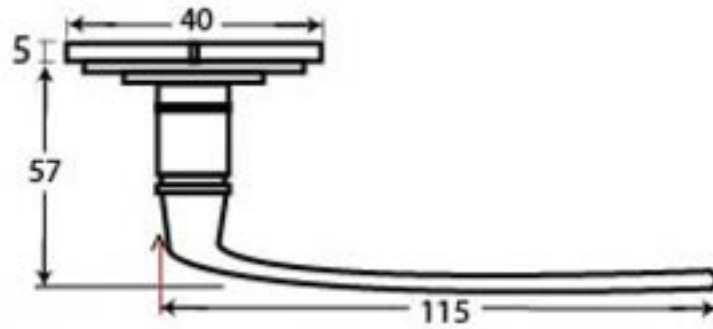

PRODUCT CODE 33117

Male & Female Screws

HANDFORGED
TRADITIONAL
IRONMONGERY

Due to the hand crafted nature of our products all measurements are approximate and should be used as a guide only