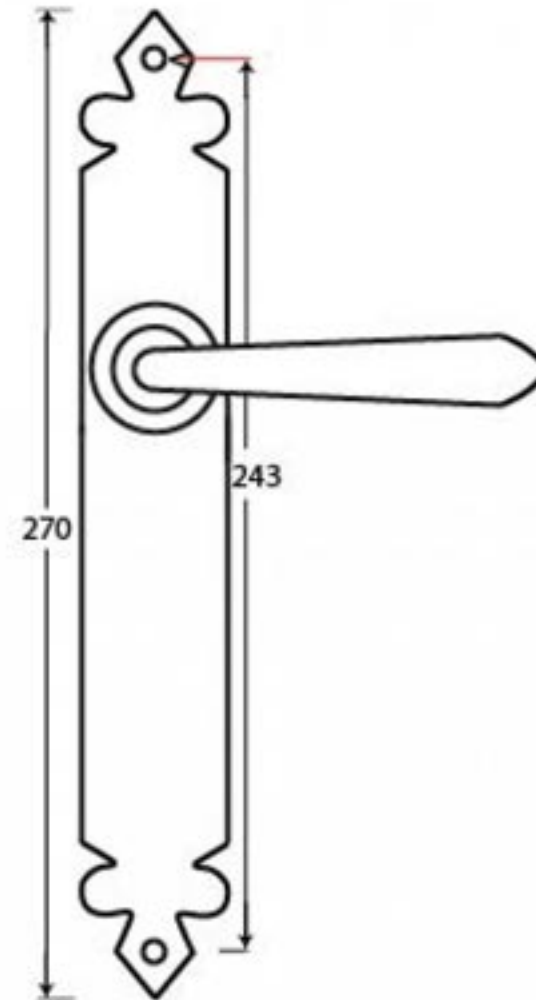

PRODUCT CODE 33117

Male & Female Screws

HANDFORGED
TRADITIONAL
IRONMONGERY

Due to the hand crafted nature of our products all measurements are approximate and should be used as a guide only