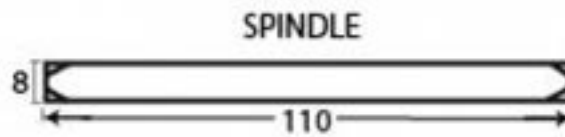

PRODUCT CODE 33117

Male & Female Screws

HANDFORGED
TRADITIONAL
IRONMONGERY

Due to the hand crafted nature of our products all measurements are approximate and should be used as a guide only