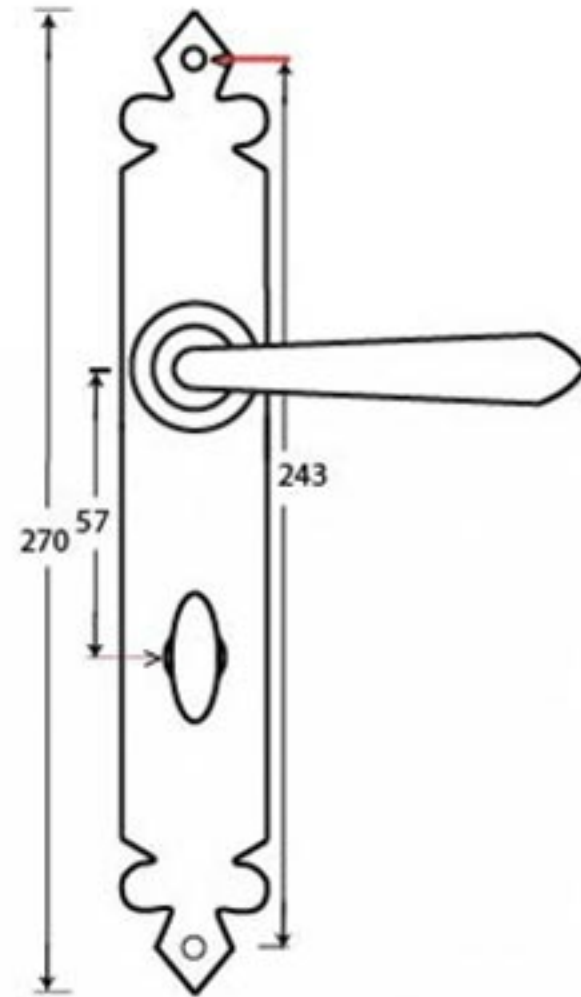

PRODUCT CODE 33118

Male & Female Screws

HANDFORGED
TRADITIONAL
IRONMONGERY

Due to the hand crafted nature of our products all measurements are approximate and should be used as a guide only