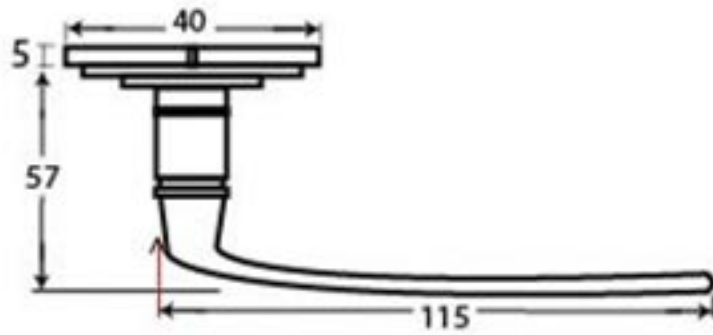

PRODUCT CODE 33118

Male & Female Screws

HANDFORGED
TRADITIONAL
IRONMONGERY

Due to the hand crafted nature of our products all measurements are approximate and should be used as a guide only