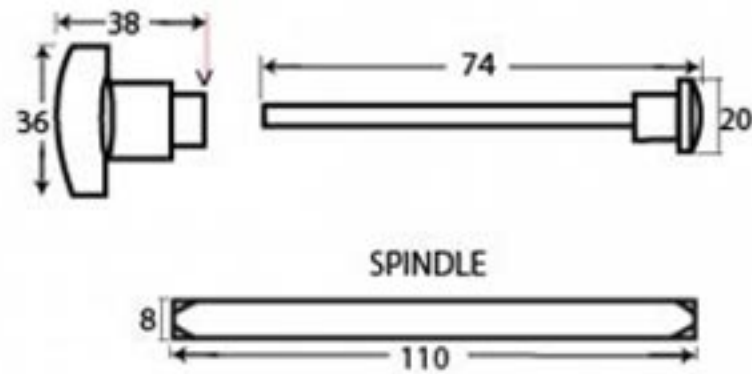

PRODUCT CODE 33118

Male & Female Screws

HANDFORGED
TRADITIONAL
IRONMONGERY

Due to the hand crafted nature of our products all measurements are approximate and should be used as a guide only