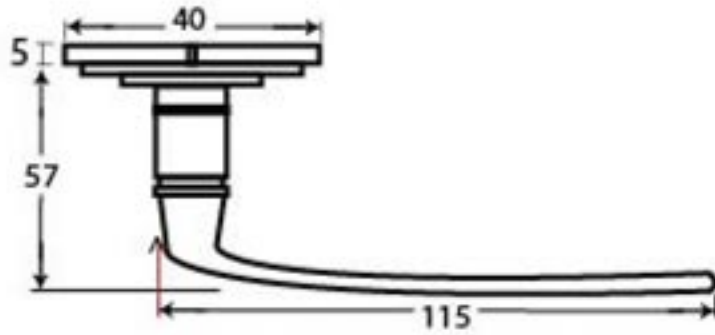

PRODUCT CODE 33068

Male & Female Screws

HANDFORGED
TRADITIONAL
IRONMONGERY

Due to the hand crafted nature of our products all measurements are approximate and should be used as a guide only