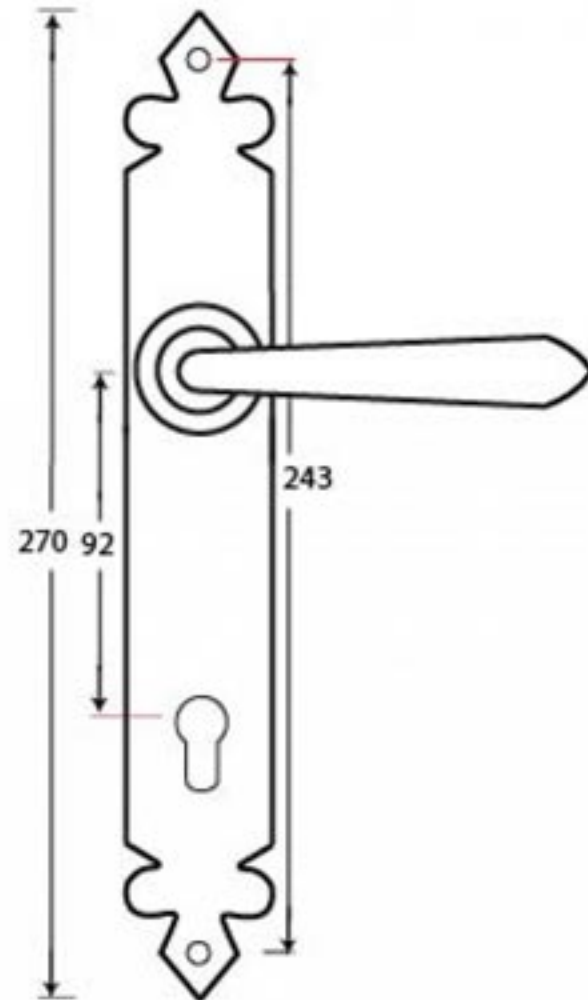

PRODUCT CODE 33068

Male & Female Screws

HANDFORGED
TRADITIONAL
IRONMONGERY

Due to the hand crafted nature of our products all measurements are approximate and should be used as a guide only