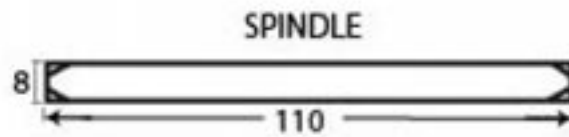

PRODUCT CODE 33068

Male & Female Screws

HANDFORGED
TRADITIONAL
IRONMONGERY

Due to the hand crafted nature of our products all measurements are approximate and should be used as a guide only