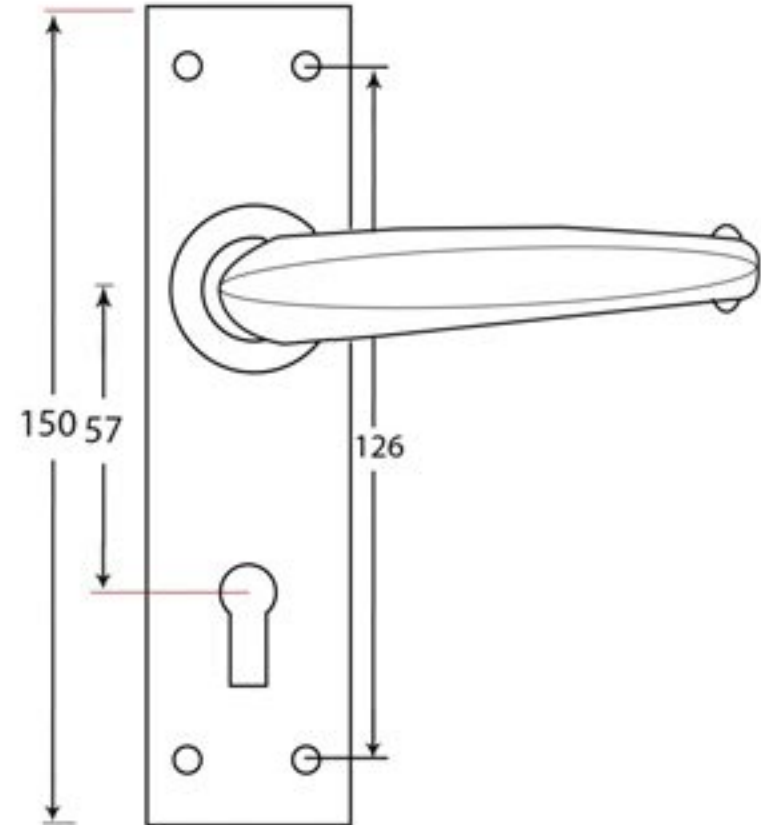

PRODUCT CODE 73217M

3/4" (19mm)
x8
gauge 8 (4mm)

HANDFORGED
TRADITIONAL
IRONMONGERY

Due to the hand crafted nature of our products all measurements are approximate and should be used as a guide only