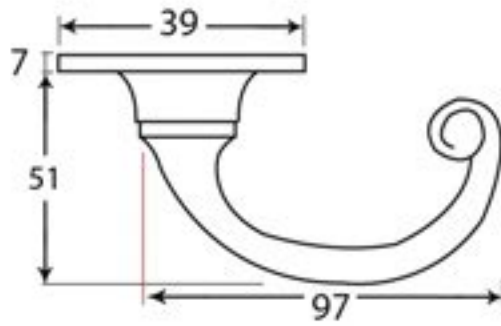

PRODUCT CODE 73217M

3/4" (19mm)
x8
gauge 8 (4mm)

HANDFORGED
TRADITIONAL
IRONMONGERY

Due to the hand crafted nature of our products all measurements are approximate and should be used as a guide only