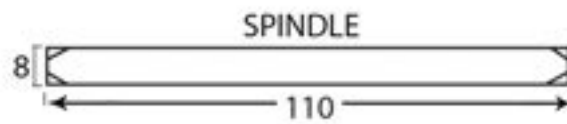

PRODUCT CODE 73217M

3/4" (19mm)
x8
gauge 8 (4mm)

HANDFORGED
TRADITIONAL
IRONMONGERY

Due to the hand crafted nature of our products all measurements are approximate and should be used as a guide only