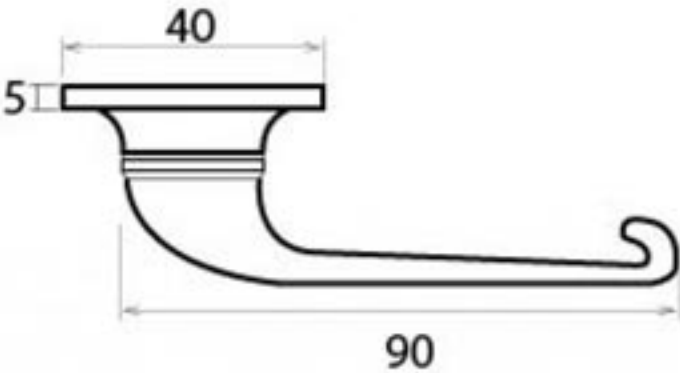

PRODUCT CODE 33320

HANDFORGED
TRADITIONAL
IRONMONGERY

Due to the hand crafted nature of our products all measurements are approximate and should be used as a guide only