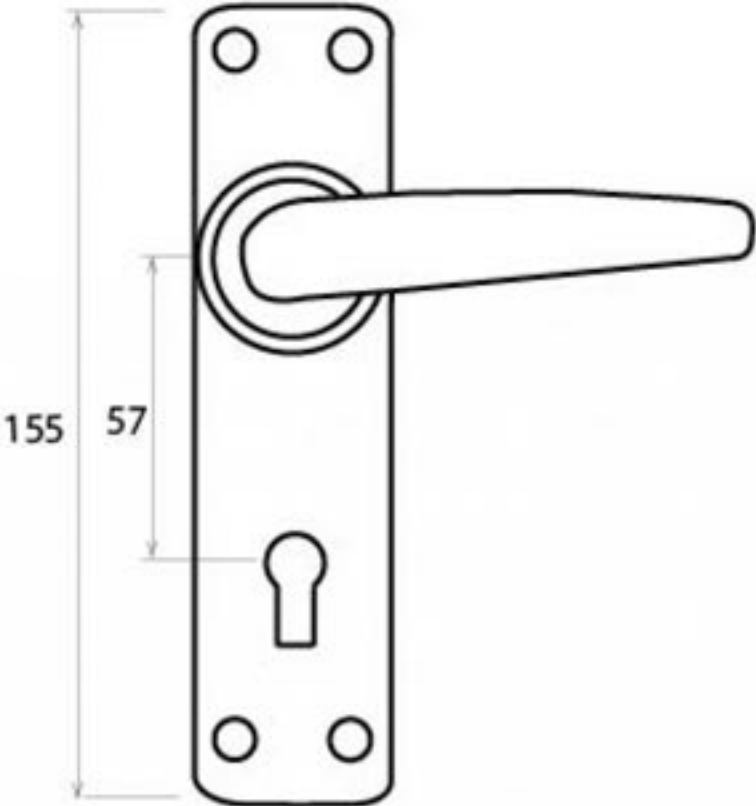

PRODUCT CODE 33320

HANDFORGED
TRADITIONAL
IRONMONGERY

Due to the hand crafted nature of our products all measurements are approximate and should be used as a guide only