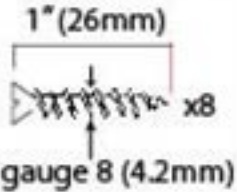

PRODUCT CODE 33320

HANDFORGED
TRADITIONAL
IRONMONGERY

Due to the hand crafted nature of our products all measurements are approximate and should be used as a guide only