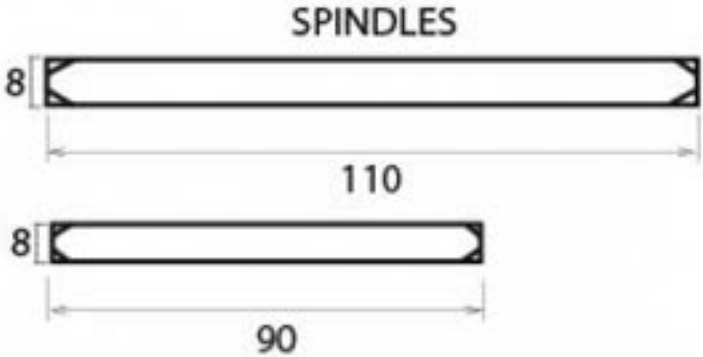

PRODUCT CODE 33320

HANDFORGED
TRADITIONAL
IRONMONGERY

Due to the hand crafted nature of our products all measurements are approximate and should be used as a guide only