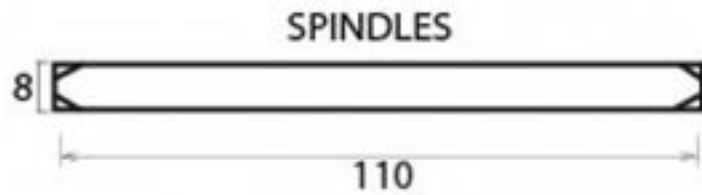

PRODUCT CODE 33317

1" (26mm)
x8
gauge 8 (4.2mm)

HANDFORGED
TRADITIONAL
IRONMONGERY

Due to the hand crafted nature of our products all measurements are approximate and should be used as a guide only