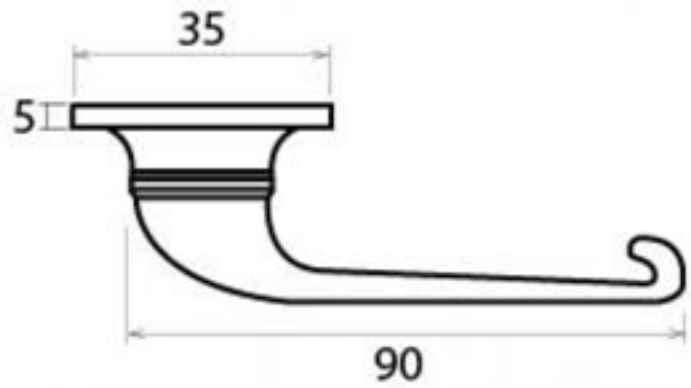

PRODUCT CODE 33317

1" (26mm)
x8
gauge 8 (4.2mm)

HANDFORGED
TRADITIONAL
IRONMONGERY

Due to the hand crafted nature of our products all measurements are approximate and should be used as a guide only