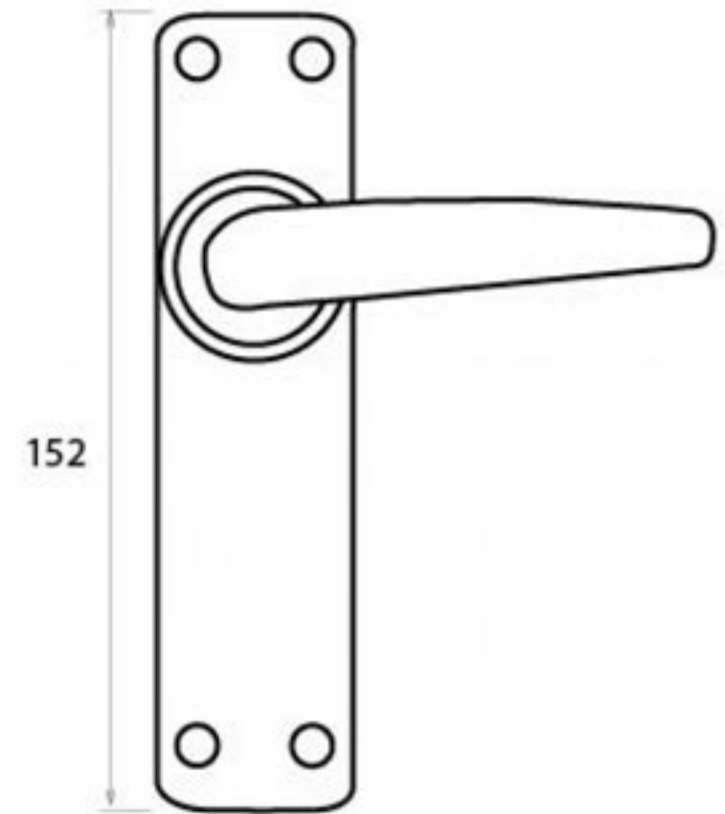

PRODUCT CODE 33317

1" (26mm)
x8
gauge 8 (4.2mm)

HANDFORGED
TRADITIONAL
IRONMONGERY

Due to the hand crafted nature of our products all measurements are approximate and should be used as a guide only