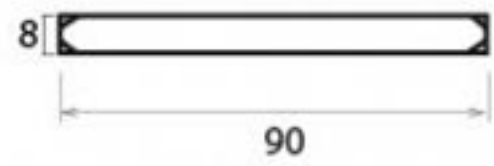

PRODUCT CODE 33317

1" (26mm)
x8
gauge 8 (4.2mm)

HANDFORGED
TRADITIONAL
IRONMONGERY

Due to the hand crafted nature of our products all measurements are approximate and should be used as a guide only