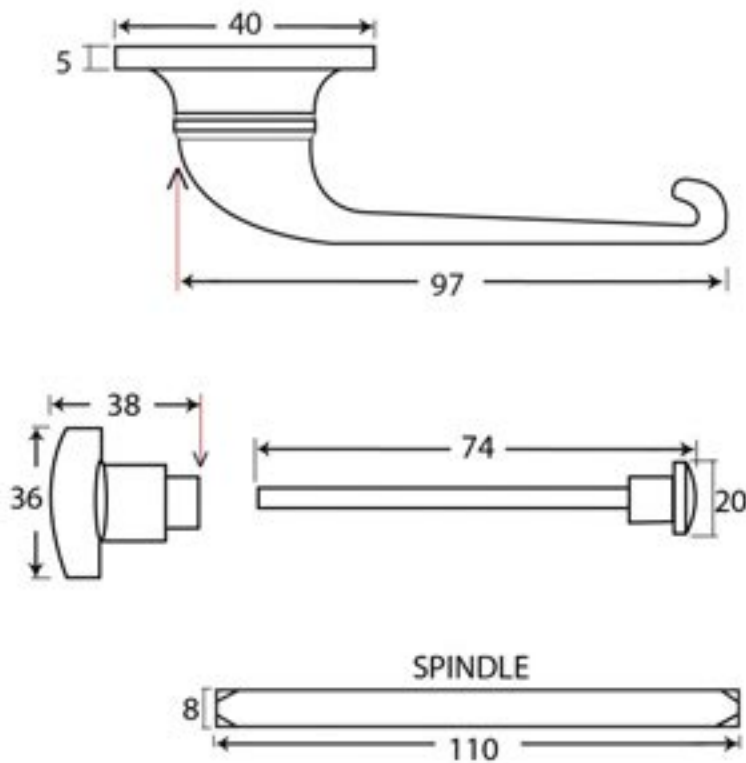

PRODUCT CODE 33822

1" (26mm)
x8
gauge 8 (4.2mm)

HANDFORGED
TRADITIONAL
IRONMONGERY

Due to the hand crafted nature of our products all measurements are approximate and should be used as a guide only