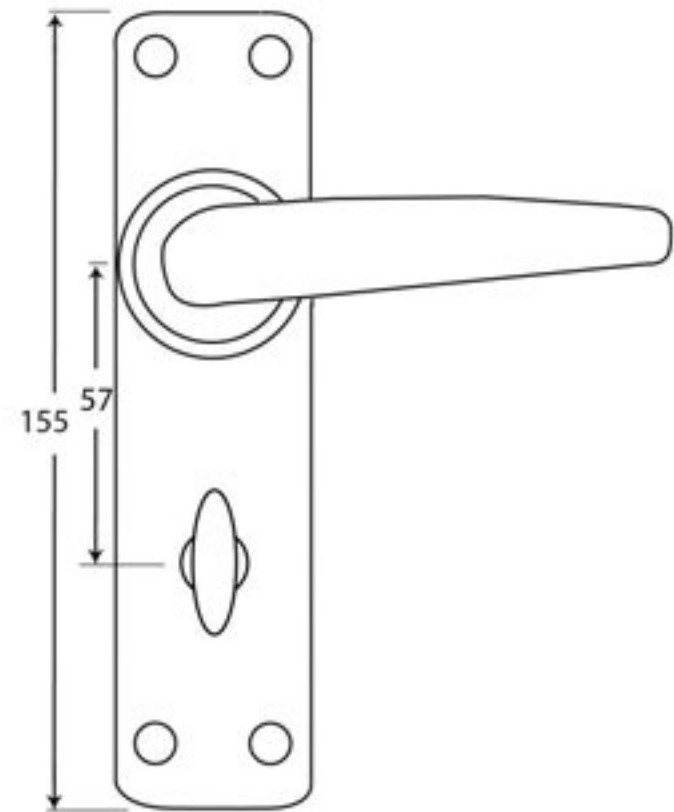

PRODUCT CODE 33822

1" (26mm)
x8
gauge 8 (4.2mm)

HANDFORGED
TRADITIONAL
IRONMONGERY

Due to the hand crafted nature of our products all measurements are approximate and should be used as a guide only