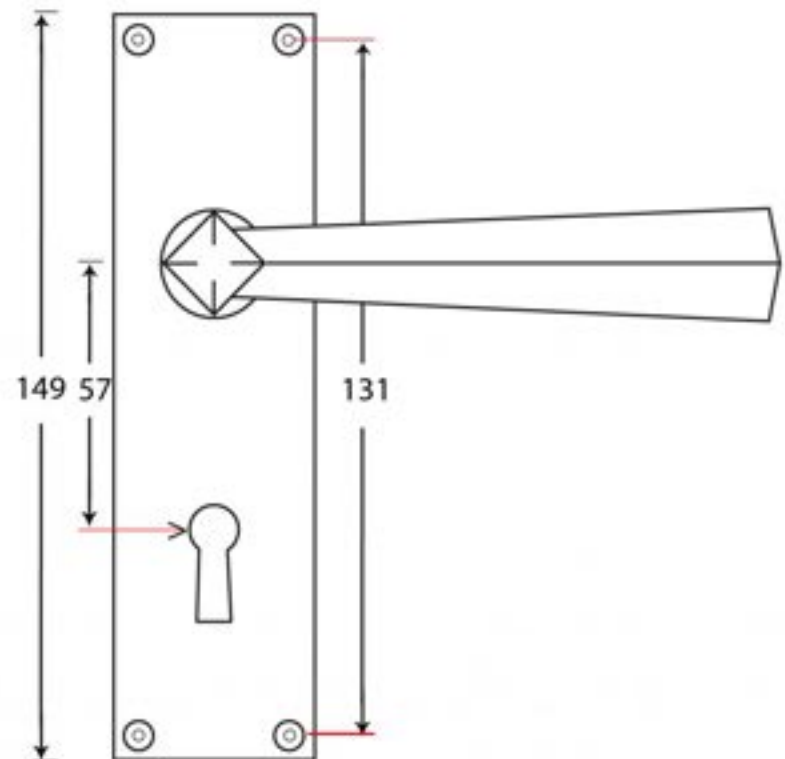

PRODUCT CODE 73109

3/4" (19mm)
x8
gauge 8 (4mm)

HANDFORGED
TRADITIONAL
IRONMONGERY

Due to the hand crafted nature of our products all measurements are approximate and should be used as a guide only