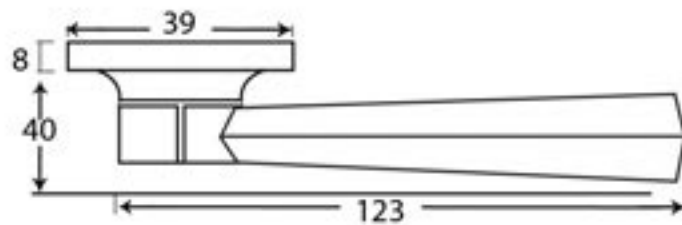

PRODUCT CODE 73109

3/4" (19mm)
x8
gauge 8 (4mm)

HANDFORGED
TRADITIONAL
IRONMONGERY

Due to the hand crafted nature of our products all measurements are approximate and should be used as a guide only