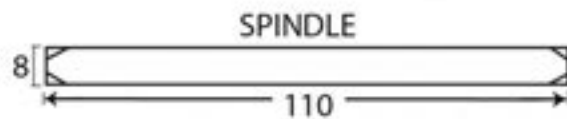

PRODUCT CODE 73109

3/4" (19mm)
x8
gauge 8 (4mm)

HANDFORGED
TRADITIONAL
IRONMONGERY

Due to the hand crafted nature of our products all measurements are approximate and should be used as a guide only