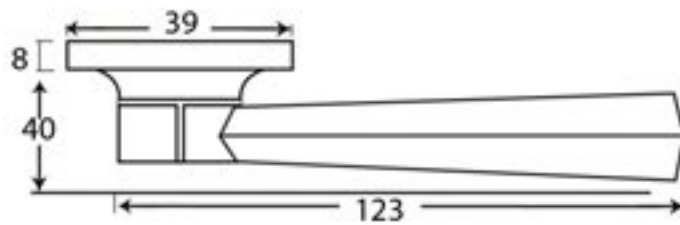

PRODUCT CODE 73110

3/4" (19mm)
x8
gauge 8 (4mm)

HANDFORGED
TRADITIONAL
IRONMONGERY

Due to the hand crafted nature of our products all measurements are approximate and should be used as a guide only