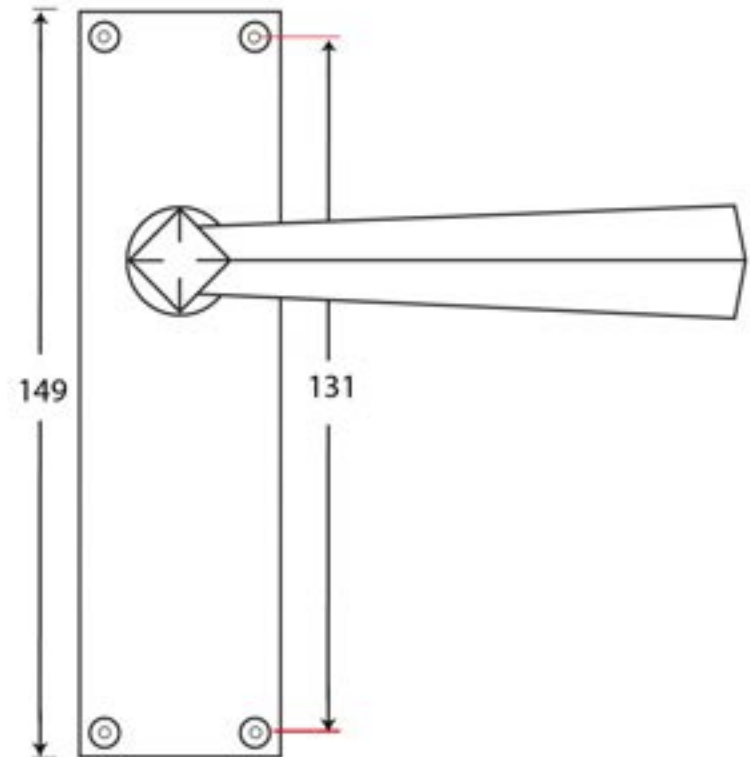

PRODUCT CODE 73110

3/4" (19mm)
x8
gauge 8 (4mm)

HANDFORGED
TRADITIONAL
IRONMONGERY

Due to the hand crafted nature of our products all measurements are approximate and should be used as a guide only