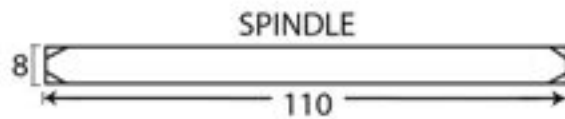

PRODUCT CODE 73110

3/4" (19mm)
x8
gauge 8 (4mm)

HANDFORGED
TRADITIONAL
IRONMONGERY

Due to the hand crafted nature of our products all measurements are approximate and should be used as a guide only