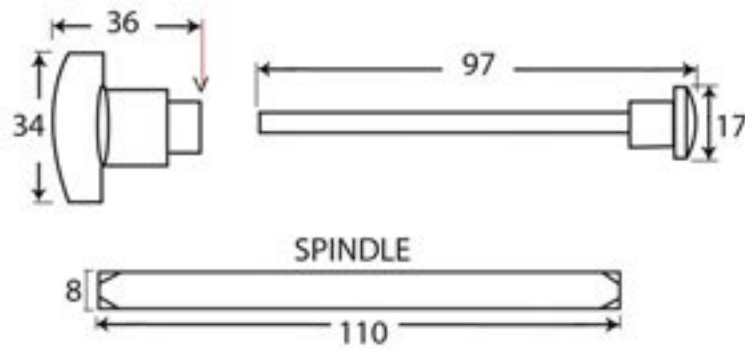

PRODUCT CODE 73111

3/4" (19mm)
x8
gauge 8 (4mm)

HANDFORGED
TRADITIONAL
IRONMONGERY

Due to the hand crafted nature of our products all measurements are approximate and should be used as a guide only