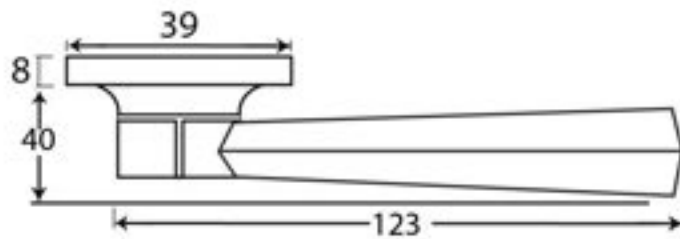

PRODUCT CODE 73111

3/4" (19mm)
x8
gauge 8 (4mm)

HANDFORGED
TRADITIONAL
IRONMONGERY

Due to the hand crafted nature of our products all measurements are approximate and should be used as a guide only