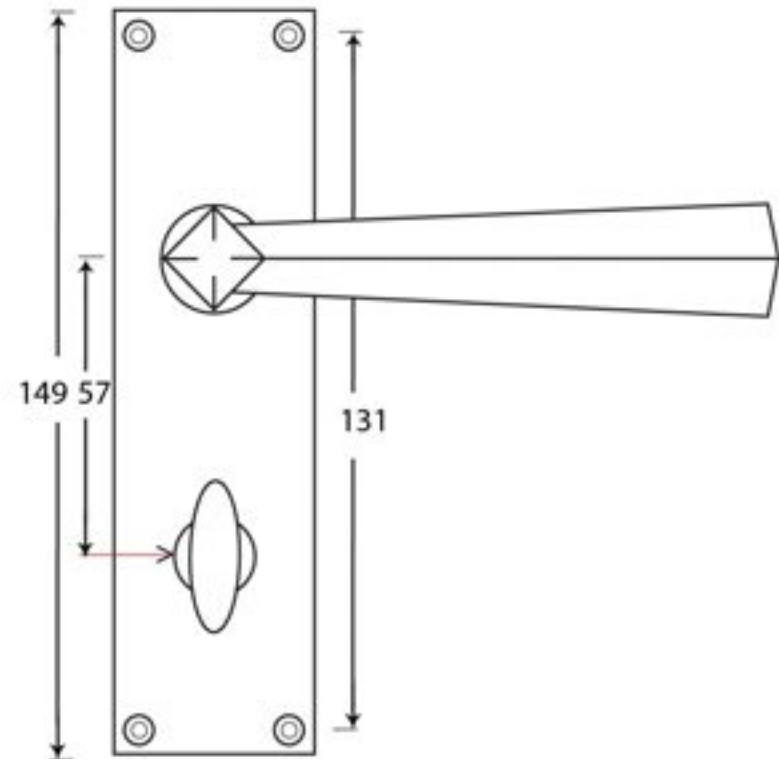

PRODUCT CODE 73111

3/4" (19mm)
x8
gauge 8 (4mm)

HANDFORGED
TRADITIONAL
IRONMONGERY

Due to the hand crafted nature of our products all measurements are approximate and should be used as a guide only