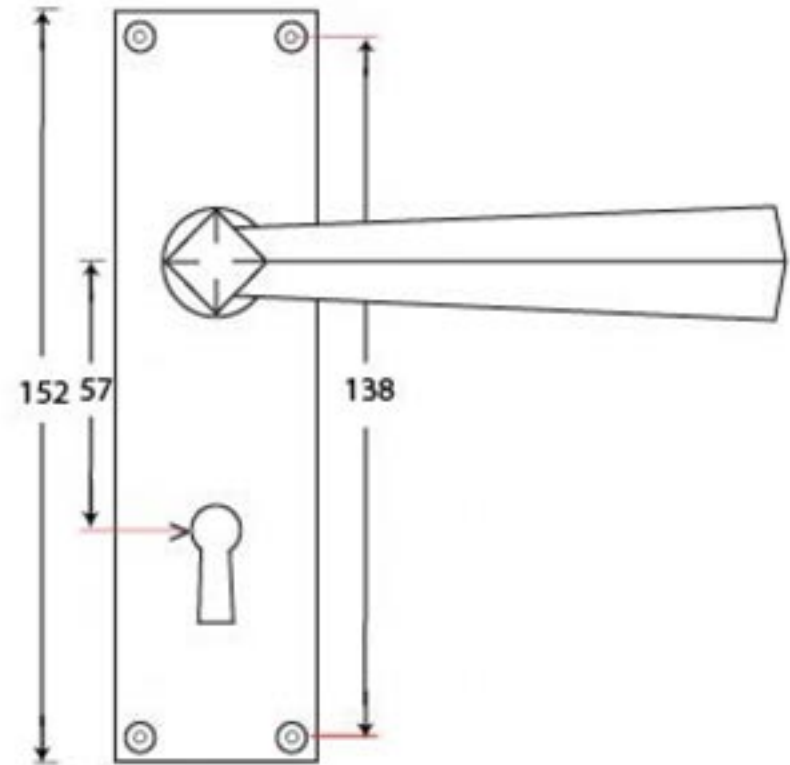

PRODUCT CODE 73113

3/4" (19mm)
X 8
gauge 8 (4.2mm)

HANDFORGED
TRADITIONAL
IRONMONGERY

Due to the hand crafted nature of our products all measurements are approximate and should be used as a guide only