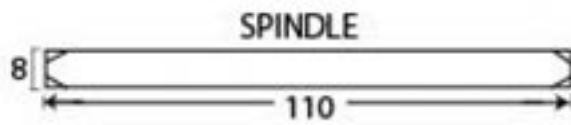

PRODUCT CODE 73113

3/4" (19mm)
X 8
gauge 8 (4.2mm)

HANDFORGED
TRADITIONAL
IRONMONGERY

Due to the hand crafted nature of our products all measurements are approximate and should be used as a guide only