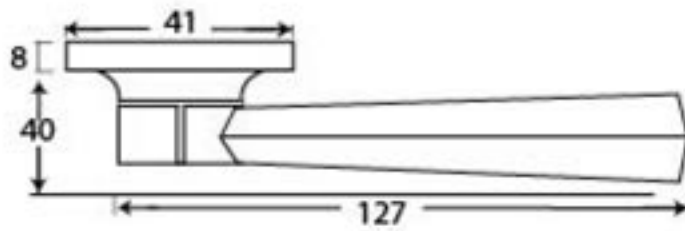

PRODUCT CODE 73113

3/4" (19mm)
X 8
gauge 8 (4.2mm)

HANDFORGED
TRADITIONAL
IRONMONGERY

Due to the hand crafted nature of our products all measurements are approximate and should be used as a guide only