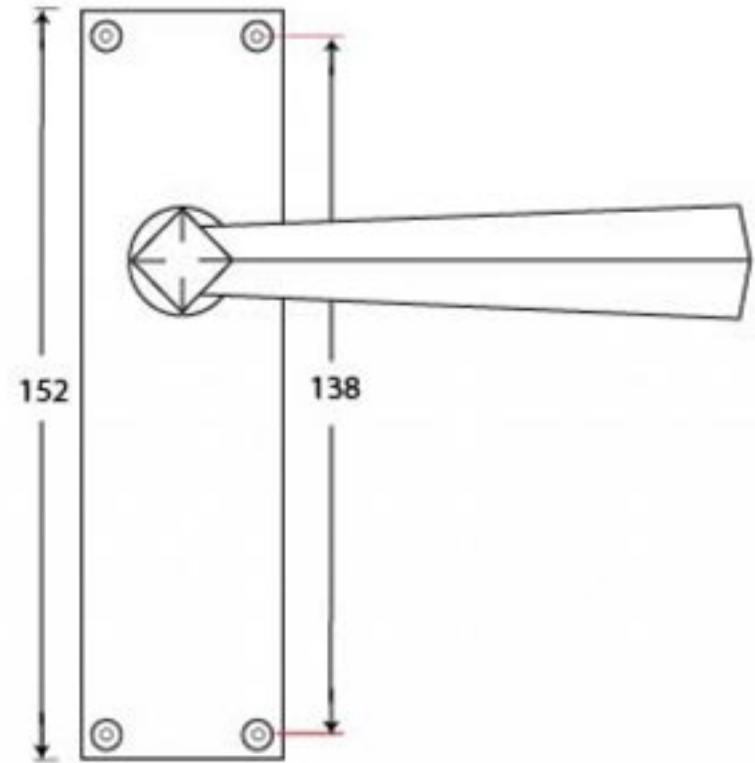

PRODUCT CODE 73114

3/4" (19mm)
X 8
gauge 8 (4.2mm)

HANDFORGED
TRADITIONAL
IRONMONGERY

Due to the hand crafted nature of our products all measurements are approximate and should be used as a guide only