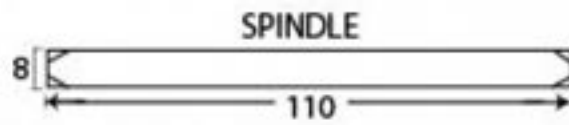

PRODUCT CODE 73114

3/4" (19mm)
X 8
gauge 8 (4.2mm)

HANDFORGED
TRADITIONAL
IRONMONGERY

Due to the hand crafted nature of our products all measurements are approximate and should be used as a guide only