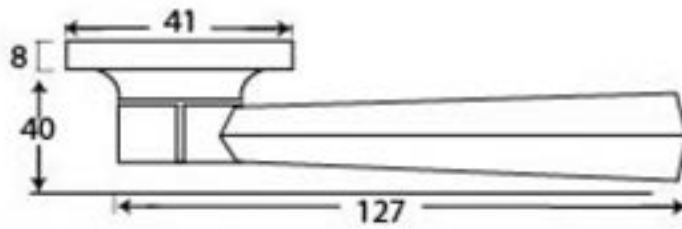

PRODUCT CODE 73114

3/4" (19mm)
X 8
gauge 8 (4.2mm)

HANDFORGED
TRADITIONAL
IRONMONGERY

Due to the hand crafted nature of our products all measurements are approximate and should be used as a guide only