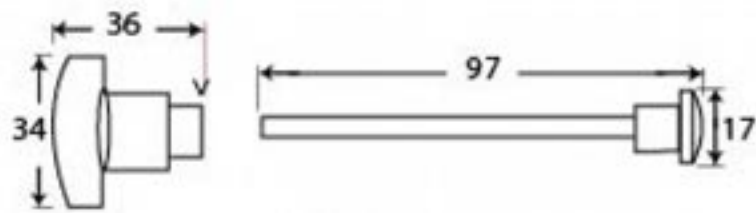

PRODUCT CODE 73115

3/4" (19mm)
X8
gauge 8 (4.2mm)

HANDFORGED
TRADITIONAL
IRONMONGERY

Due to the hand crafted nature of our products all measurements are approximate and should be used as a guide only