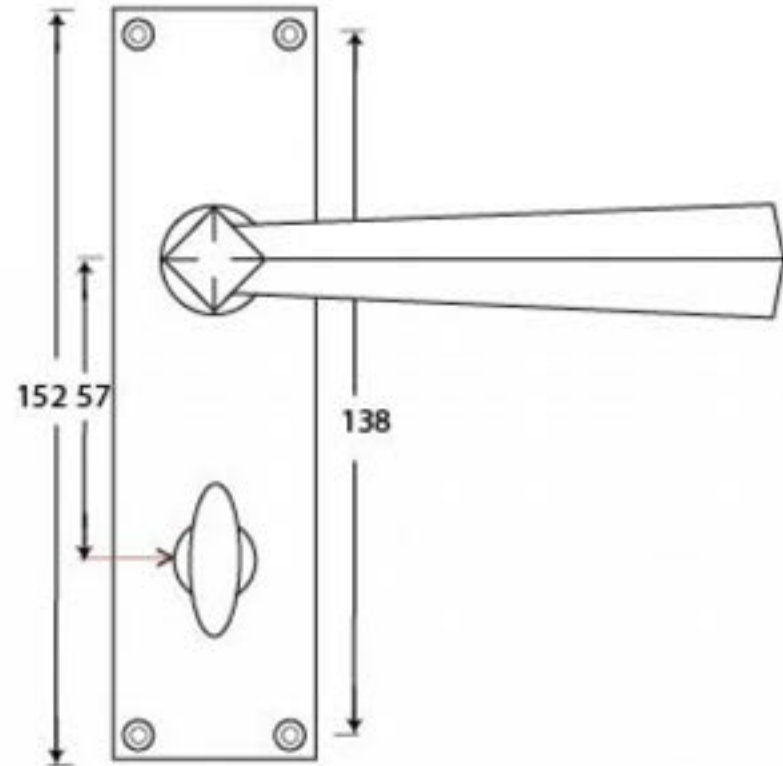

PRODUCT CODE 73115

3/4" (19mm)
X8
gauge 8 (4.2mm)

HANDFORGED
TRADITIONAL
IRONMONGERY

Due to the hand crafted nature of our products all measurements are approximate and should be used as a guide only