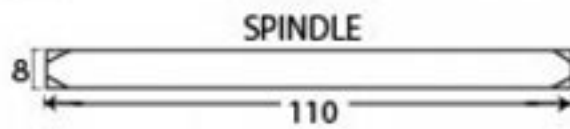

PRODUCT CODE 73115

3/4" (19mm)
X8
gauge 8 (4.2mm)

HANDFORGED
TRADITIONAL
IRONMONGERY

Due to the hand crafted nature of our products all measurements are approximate and should be used as a guide only