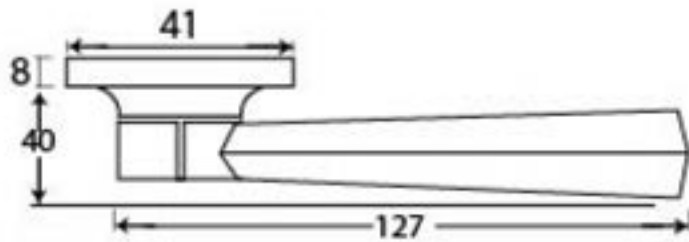

PRODUCT CODE 73115

3/4" (19mm)
X8
gauge 8 (4.2mm)

HANDFORGED
TRADITIONAL
IRONMONGERY

Due to the hand crafted nature of our products all measurements are approximate and should be used as a guide only