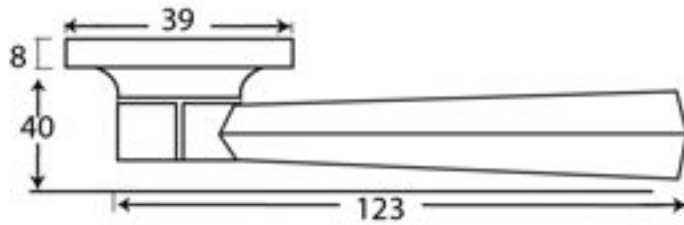

PRODUCT CODE 83829

3/4" (19mm)
x8
gauge 8 (4mm)

HANDFORGED
TRADITIONAL
IRONMONGERY

Due to the hand crafted nature of our products all measurements are approximate and should be used as a guide only