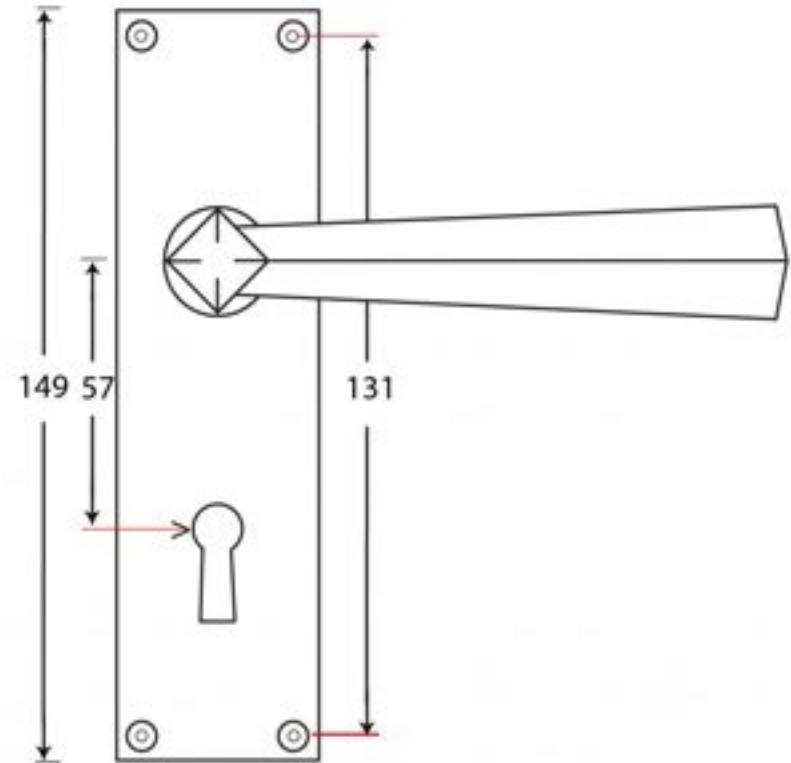

PRODUCT CODE 83829

3/4" (19mm)
x8
gauge 8 (4mm)

HANDFORGED
TRADITIONAL
IRONMONGERY

Due to the hand crafted nature of our products all measurements are approximate and should be used as a guide only