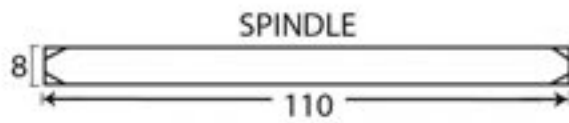

PRODUCT CODE 83829

3/4" (19mm)
x8
gauge 8 (4mm)

HANDFORGED
TRADITIONAL
IRONMONGERY

Due to the hand crafted nature of our products all measurements are approximate and should be used as a guide only