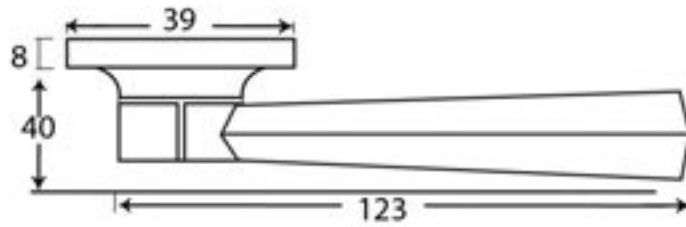

PRODUCT CODE 83830

3/4" (19mm)  
x8  
gauge 8 (4mm)

HANDFORGED  
TRADITIONAL  
IRONMONGERY

Due to the hand crafted nature of our products all measurements are approximate and should be used as a guide only