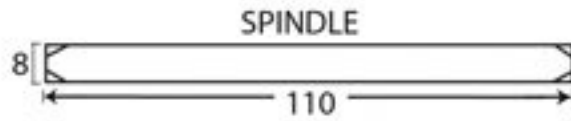

PRODUCT CODE 83830

3/4" (19mm)  
x8  
gauge 8 (4mm)

HANDFORGED  
TRADITIONAL  
IRONMONGERY

Due to the hand crafted nature of our products all measurements are approximate and should be used as a guide only