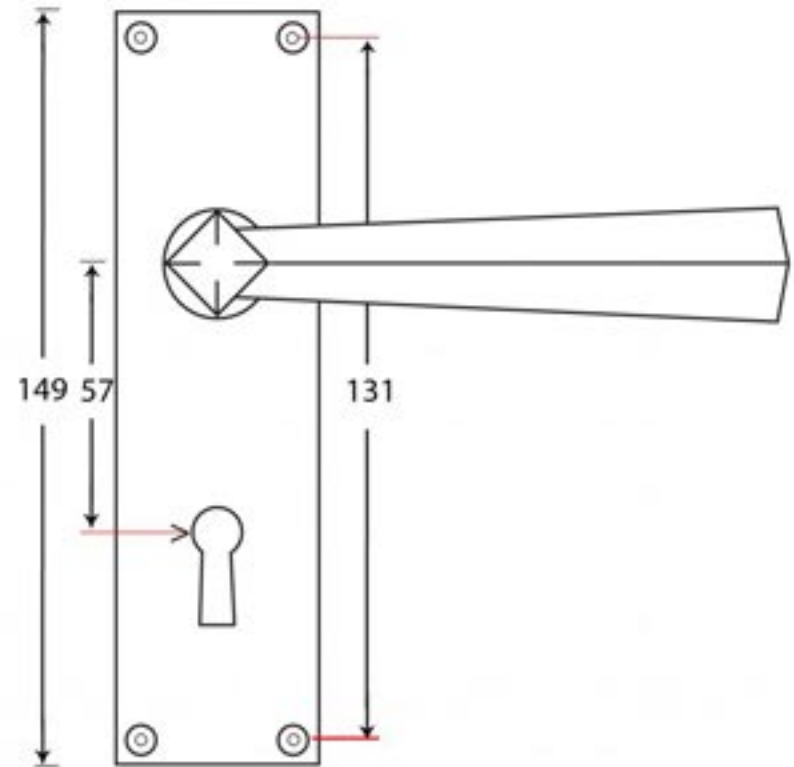

PRODUCT CODE 83830

3/4" (19mm)  
x8  
gauge 8 (4mm)

HANDFORGED  
TRADITIONAL  
IRONMONGERY

Due to the hand crafted nature of our products all measurements are approximate and should be used as a guide only