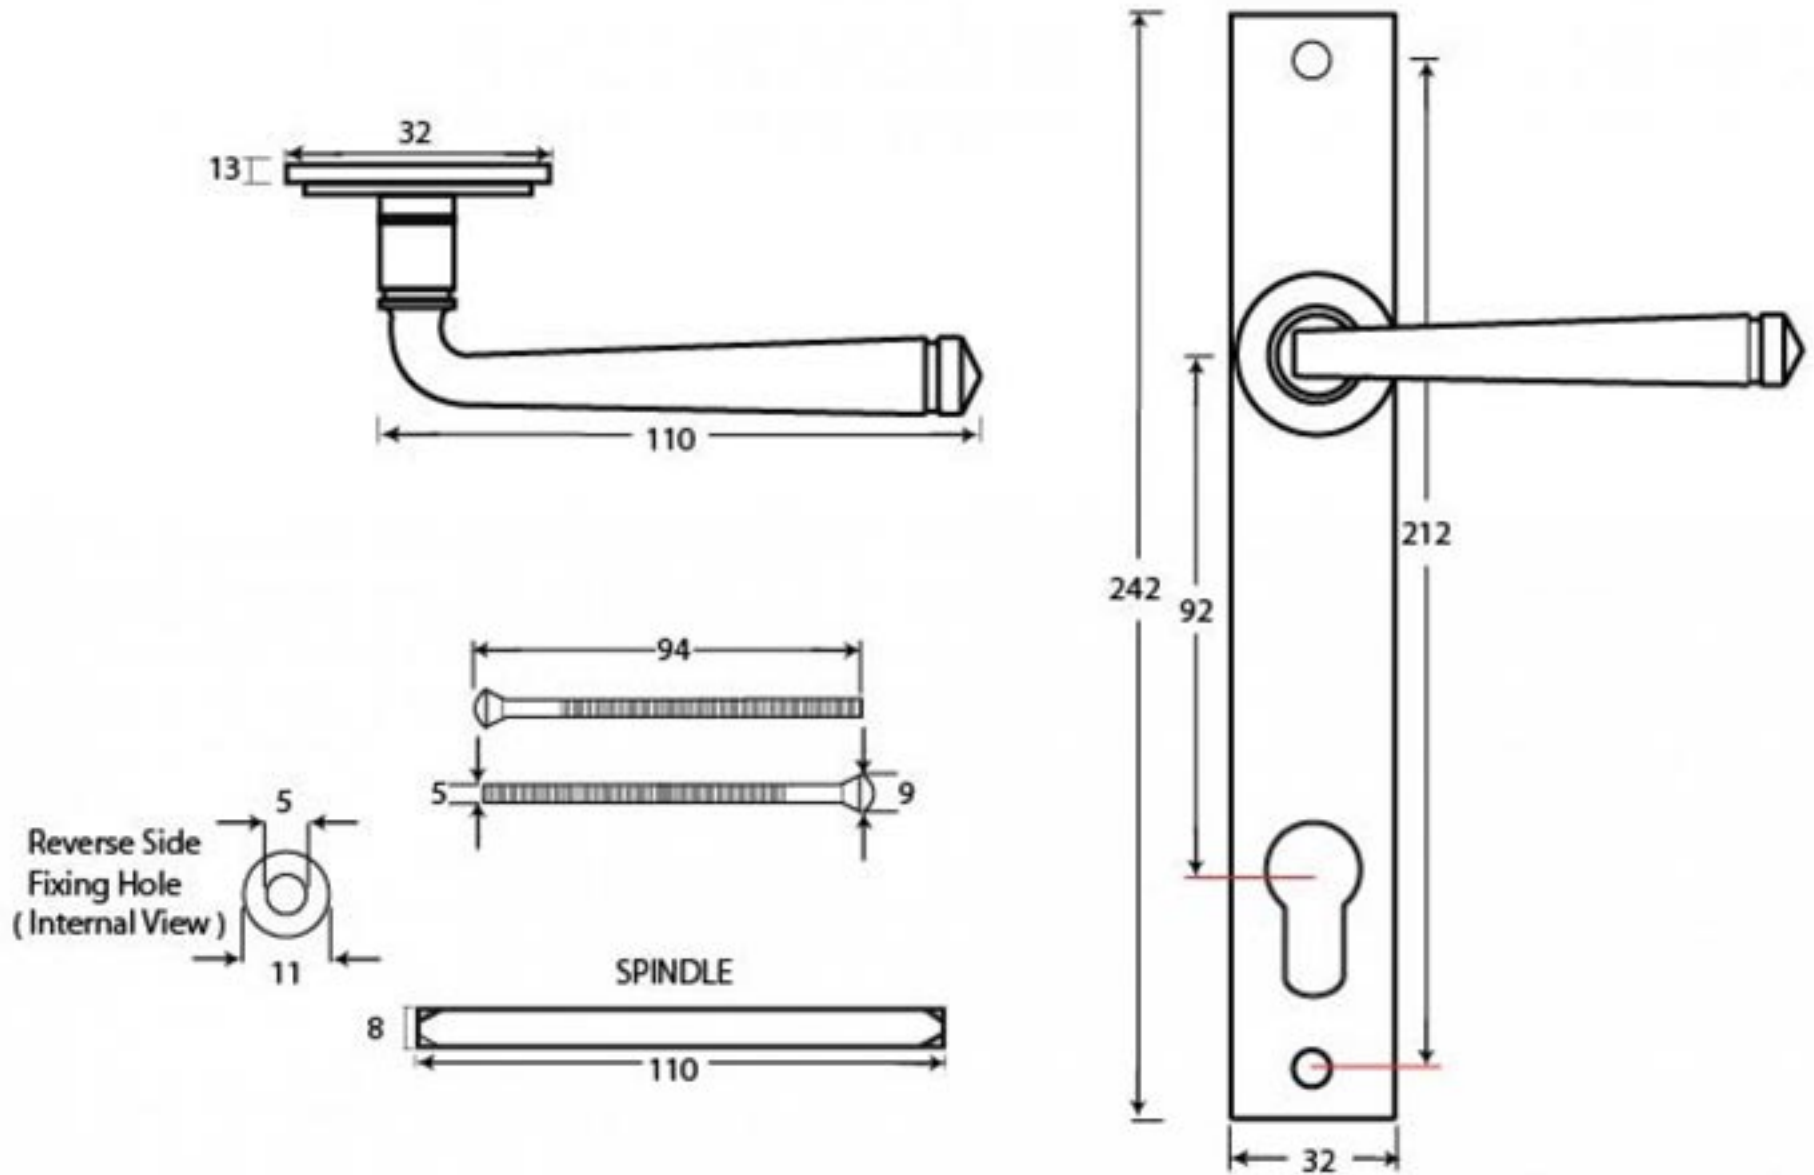

PRODUCT CODE 33033

HANDFORGED
TRADITIONAL
IRONMONGERY

Due to the hand crafted nature of our products all measurements are approximate and should be used as a guide only